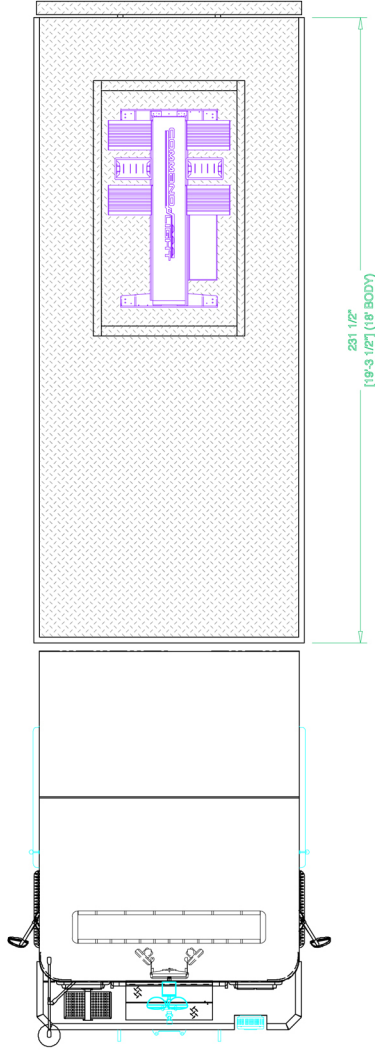

Western Albemarle Rescue Squad Heavy Rescue

SVI Truck# 926 - Western Albemarle, VA Heavy Rescue

Chassis

Cab: Seagrave Attacker HD
Engine: Cummins ISX 12, 500HP
Transmission: Allison 4000 EVS
Wheelbase: 200"

Body

Material: Aluminum
Body Length: 16'
Overall Height: 9'-5"
Overall Length: 32'-1"

Features

Command Light CL Series CL615A-4MH
Onan 30kW PTO Generator
Whelen LED Light Package
OnScene LED Compartment Lights
ROM Roll-up Doors
OnScene Slide-out Trays
EZ Trac Hydraulic AWD