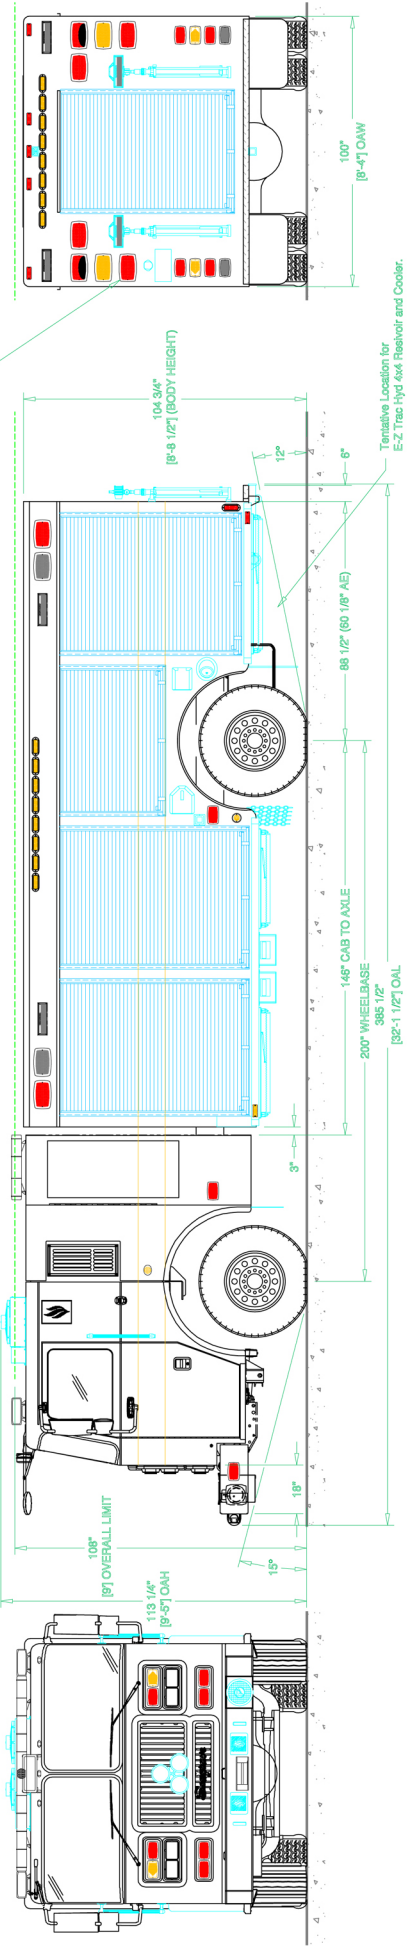

Western Albemarle Rescue Squad Heavy Rescue

SVI Truck# 926 - Western Albemarle, VA Heavy Rescue

Chassis

Cab: Seagrave Attacker HD
Engine: Cummins ISX 12, 500HP
Transmission: Allison 4000 EVS
Wheelbase: 200"

Body

Material: Aluminum
Body Length: 16'
Overall Height: 9'-5"
Overall Length: 32'-1"

Features

Command Light CL Series CL615A-4MH
Onan 30kW PTO Generator
Whelen LED Light Package
OnScene LED Compartment Lights
ROM Roll-up Doors
OnScene Slide-out Trays
EZ Trac Hydraulic AWD

(2) RAPID FLASH WITH BRAKE LIGHTS

See more at svitrucks.com/926