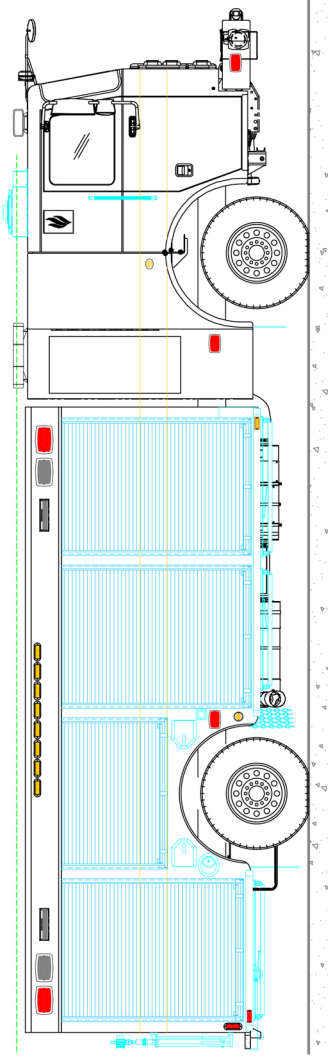

(2) RAPID FLASH WITH BRAKE LIGHTS