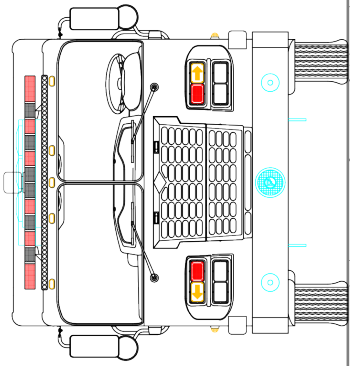

SVI Truck #1044 - Windsor, Colorado Rescue Pumper

Chassis

Cab: Spartan Gladiator LFD with 10" Raised Roof

Engine: Cummins L9, 450HP

Transmission: Allison 3000 EVS

Wheelbase: 200"

Body

Material: Aluminum

Body Length: 12'

Overall Height: 9'-11"

Overall Length: 32'-5"

Features:

20-Gal. Polypropylene Foam Cell

OnScene Solutions Talon Helmet Brackets

FoamPro 2002 Fully Automatic Foam System

Whelen Warning Light Package

Firecom Intercom System

Command Light Shadow SL Series Light Tower

OnScene Solutions LED Compartment Lighting

ROM Series Roll-Up Compartment Doors

750-Gal. Poly Water Tank

See more at svitrucks.com