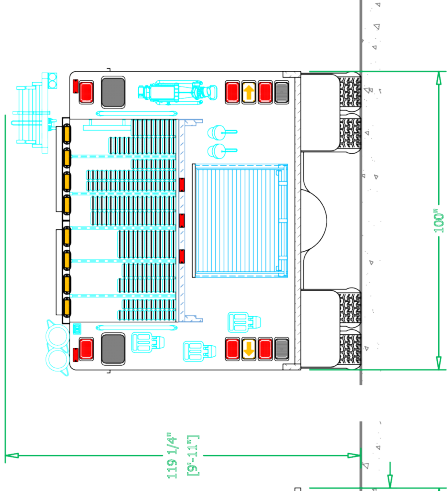

SVI Truck #1044 - Windsor, Colorado Rescue Pumper

Chassis

Cab: Spartan Gladiator LFD with 10" Raised Roof

Engine: Cummins L9, 450HP

Transmission: Allison 3000 EVS

Wheelbase: 200"

Body

Material: Aluminum

Body Length: 12'

Overall Height: 9'-11"

Overall Length: 32'-5"

Features:

20-Gal. Polypropylene Foam Cell

OnScene Solutions Talon Helmet Brackets

FoamPro 2002 Fully Automatic Foam System

Whelen Warning Light Package

Firecom Intercom System

Command Light Shadow SL Series Light Tower

OnScene Solutions LED Compartment Lighting

ROM Series Roll-Up Compartment Doors

750-Gal. Poly Water Tank

See more at svitrucks.com