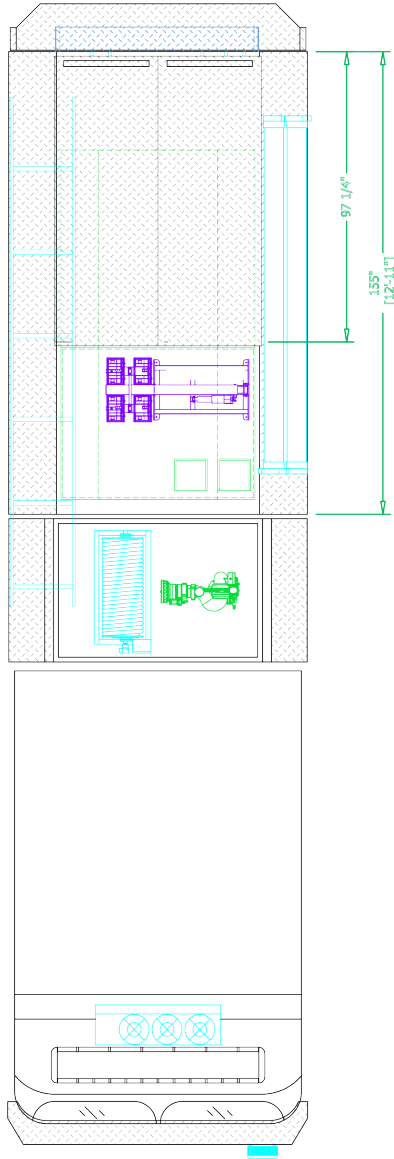

SVI Truck #1044 - Windsor, Colorado Rescue Pumper

Chassis

Cab: Spartan Gladiator LFD with 10" Raised Roof

Engine: Cummins L9, 450HP

Transmission: Allison 3000 EVS

Wheelbase: 200"

Body

Material: Aluminum

Body Length: 12'

Overall Height: 9'-11"

Overall Length: 32'-5"

Features:

20-Gal. Polypropylene Foam Cell

OnScene Solutions Talon Helmet Brackets

FoamPro 2002 Fully Automatic Foam System

Whelen Warning Light Package

Firecom Intercom System

Command Light Shadow SL Series Light Tower

OnScene Solutions LED Compartment Lighting

ROM Series Roll-Up Compartment Doors

750-Gal. Poly Water Tank

See more at svitrucks.com