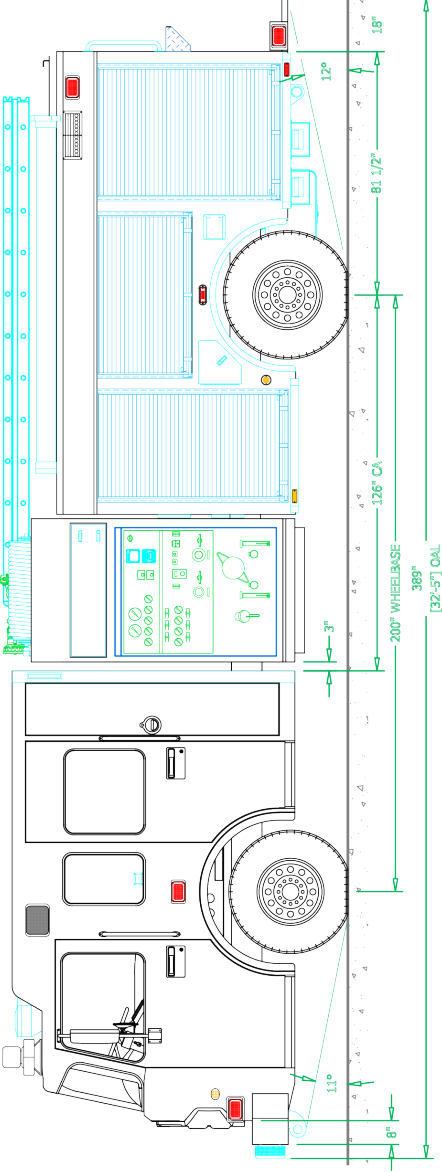

SVI Truck #1044 - Windsor, Colorado Rescue Pumper

Chassis

Cab: Spartan Gladiator LFD with 10" Raised Roof

Engine: Cummins L9, 450HP

Transmission: Allison 3000 EVS

Wheelbase: 200"

Body

Material: Aluminum

Body Length: 12'

Overall Height: 9'-11"

Overall Length: 32'-5"

Features:

20-Gal. Polypropylene Foam Cell

OnScene Solutions Talon Helmet Brackets

FoamPro 2002 Fully Automatic Foam System

Whelen Warning Light Package

Firecom Intercom System

Command Light Shadow SL Series Light Tower

OnScene Solutions LED Compartment Lighting

ROM Series Roll-Up Compartment Doors

750-Gal. Poly Water Tank

See more at svitrucks.com