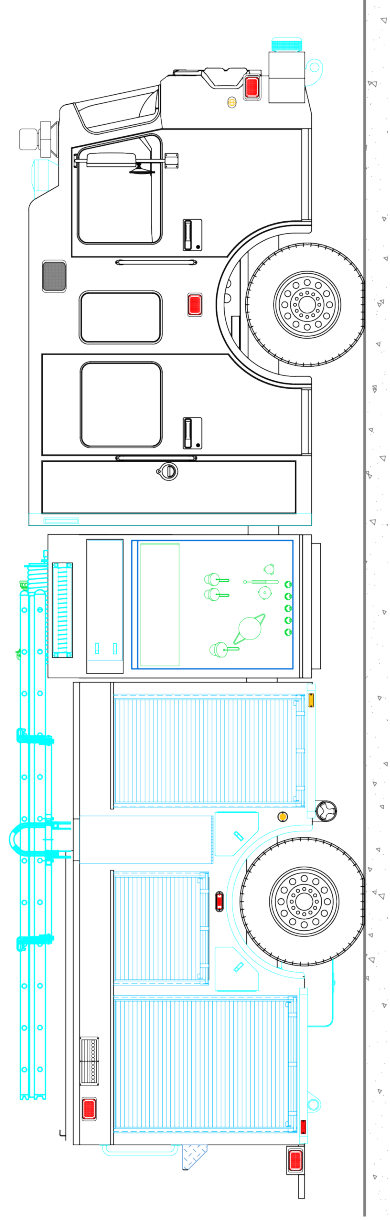

SVI Truck #1044 - Windsor, Colorado Rescue Pumper

Chassis

Cab: Spartan Gladiator LFD with 10" Raised Roof

Engine: Cummins L9, 450HP

Transmission: Allison 3000 EVS

Wheelbase: 200"

Body

Material: Aluminum

Body Length: 12'

Overall Height: 9'-11"

Overall Length: 32'-5"

Features:

20-Gal. Polypropylene Foam Cell

OnScene Solutions Talon Helmet Brackets

FoamPro 2002 Fully Automatic Foam System

Whelen Warning Light Package

Firecom Intercom System

Command Light Shadow SL Series Light Tower

OnScene Solutions LED Compartment Lighting

ROM Series Roll-Up Compartment Doors

750-Gal. Poly Water Tank

See more at svitrucks.com