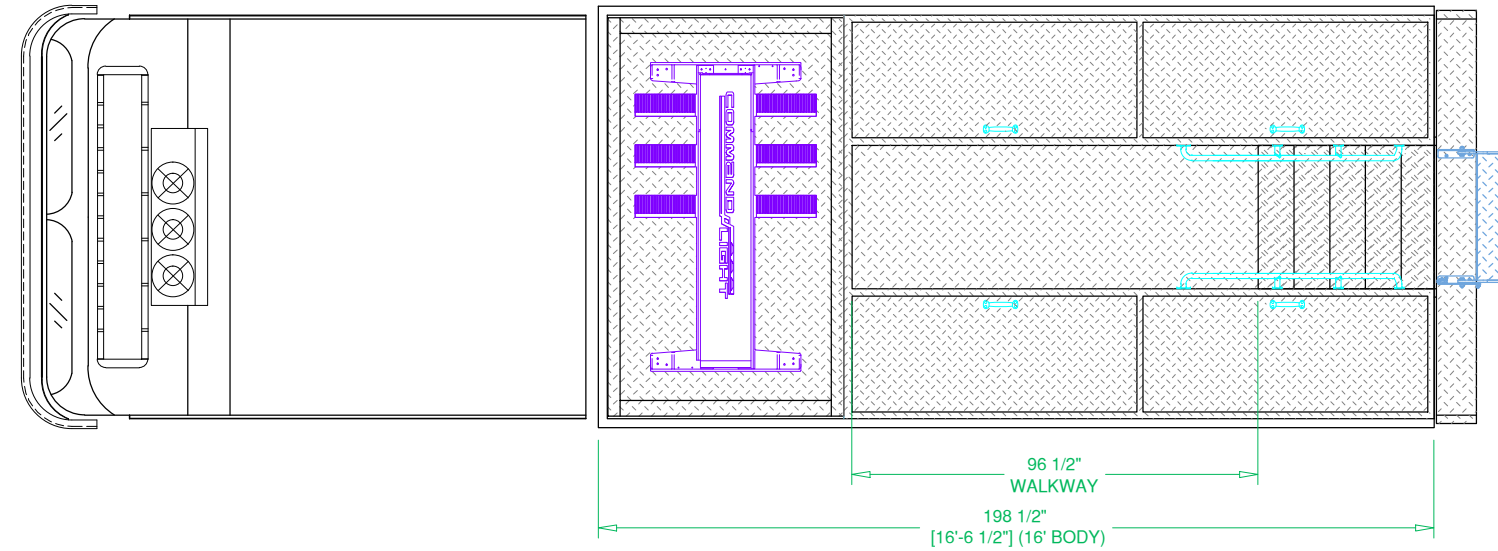

PRELIMINARY DRAWING - FOR LAYOUT PURPOSES ONLY

REVISIONS			
REV	DESCRIPTION	DATE	BY

NOTE 1: Do not scale drawing. This drawing is for general truck configuration only. All items and dimensions shown are approximate and may vary with final production. The drawing may not provide illustration for all items in the specification. In all situations where the drawing may contradict the specifications, the specifications shall prevail. This drawing and all data herein are provided as confidential materials and shall not be reproduced without written consent of the manufacturer.

NOTE 2: Chassis frame height will change due to axle characteristics, loading and tire dimensions which will effect the overall height dimension shown. Any overall height restrictions should take this into consideration and allow approximately 2-3 inches of tolerance.

SVI FIRE & RESCUE TRUCKS
3842 REDMAN DRIVE, FORT COLLINS, CO 80524 PHONE 970-297-7100, FAX 970-297-7099

EL DORADO, NEW MEXICO
FIRE DISTRICT

BODY SIZE: 16' BODY	UNIT TYPE: HEAVY RESCUE
BODY MATERIAL: 3/16" ALUMINUM	TRUCK NO: SVI #1050
CHASSIS TYPE: SPARTAN	WHEELBASE: 174"
METRO STAR MFD	CAB TO AXLE: 120"
10" RR	OVERALL LENGTH (OAL): 349.5"
FOUR DOOR	OVERALL WIDTH (OAW): 102"
	OVERALL HEIGHT (OAH): 117"