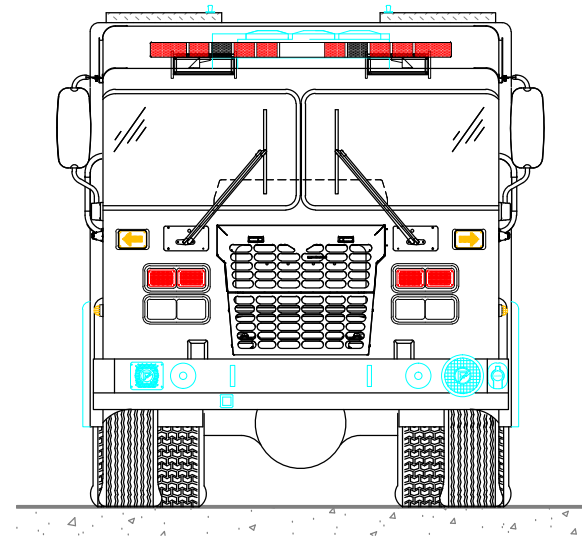

PRELIMINARY DRAWING - FOR LAYOUT PURPOSES ONLY

REVISIONS			
REV	DESCRIPTION	DATE	BY

NOTE 1: Do not scale drawing. This drawing is for general truck configuration only. All items and dimensions shown are approximate and may vary with final production. The drawing may not provide illustration for all items in the specification. In all situations where the drawing may contradict the specifications, the specifications shall prevail. This drawing and all data herein are provided as confidential materials and shall not be reproduced without written consent of the manufacturer.

NOTE 2: Chassis frame height will change due to axle characteristics, loading and tire dimensions which will effect the overall height dimension shown. Any overall height restrictions should take this into consideration and allow approximately 2-3 inches of tolerance.

SVI FIRE & RESCUE TRUCKS
3842 REDMAN DRIVE, FORT COLLINS, CO 80524 PHONE 970-297-7100, FAX 970-297-7099

EL DORADO, NEW MEXICO
FIRE DISTRICT

BODY SIZE: 16' BODY	UNIT TYPE: HEAVY RESCUE
BODY MATERIAL: 3/16" ALUMINUM	TRUCK NO: SVI #1050
CHASSIS TYPE: SPARTAN	WHEELBASE: 174"
METRO STAR MFD	CAB TO AXLE: 120"
10" RR	OVERALL LENGTH (OAL): 349.5"
FOUR DOOR	OVERALL WIDTH (OAW): 102"
	OVERALL HEIGHT (OAH): 117"