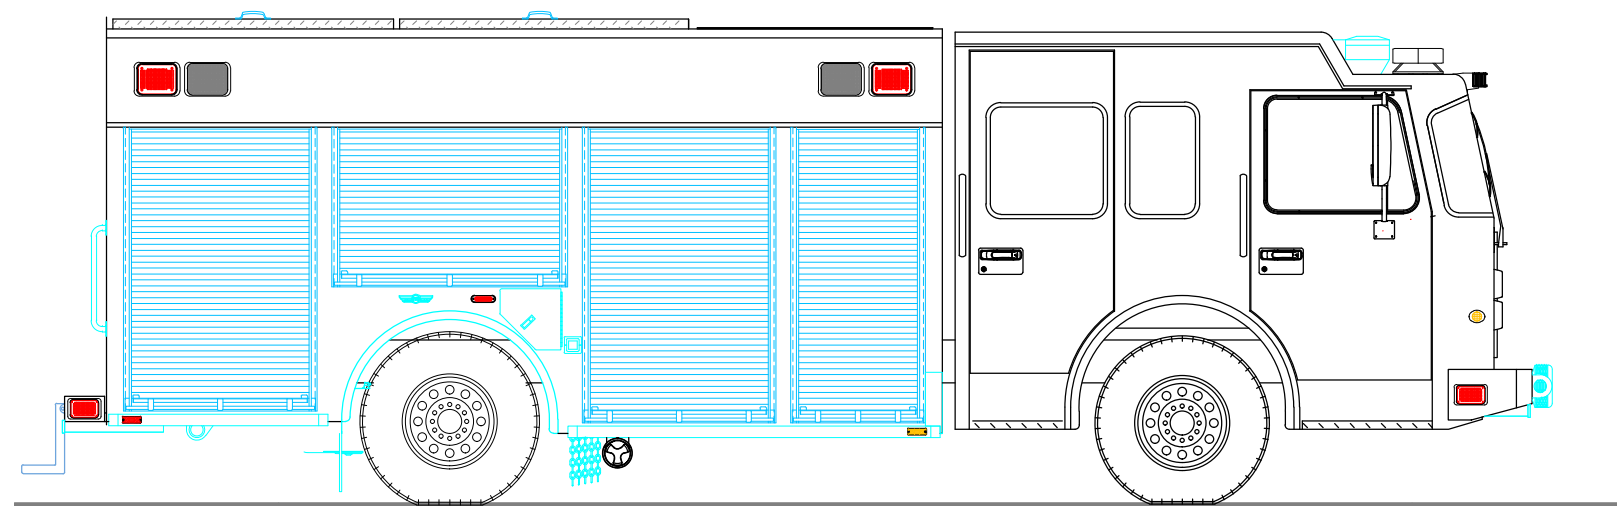

PRELIMINARY DRAWING - FOR LAYOUT PURPOSES ONLY

REVISIONS			
REV	DESCRIPTION	DATE	BY

NOTE 1: Do not scale drawing. This drawing is for general truck configuration only. All items and dimensions shown are approximate and may vary with final production. The drawing may not provide illustration for all items in the specification. In all situations where the drawing may contradict the specifications, the specifications shall prevail. This drawing and all data herein are provided as confidential materials and shall not be reproduced without written consent of the manufacturer.

NOTE 2: Chassis frame height will change due to axle characteristics, loading and tire dimensions which will effect the overall height dimension shown. Any overall height restrictions should take this into consideration and allow approximately 2-3 inches of tolerance.

SVI FIRE & RESCUE TRUCKS
3842 REDMAN DRIVE, FORT COLLINS, CO 80524 PHONE 970-297-7100, FAX 970-297-7099

EL DORADO, NEW MEXICO
FIRE DISTRICT

BODY SIZE: 16' BODY	UNIT TYPE: HEAVY RESCUE
BODY MATERIAL: 3/16" ALUMINUM	TRUCK NO: SVI #1050
CHASSIS TYPE: SPARTAN	WHEELBASE: 174"
METRO STAR MFD	CAB TO AXLE: 120"
10" RR	OVERALL LENGTH (OAL): 349.5"
FOUR DOOR	OVERALL WIDTH (OAW): 102"
	OVERALL HEIGHT (OAH): 117"