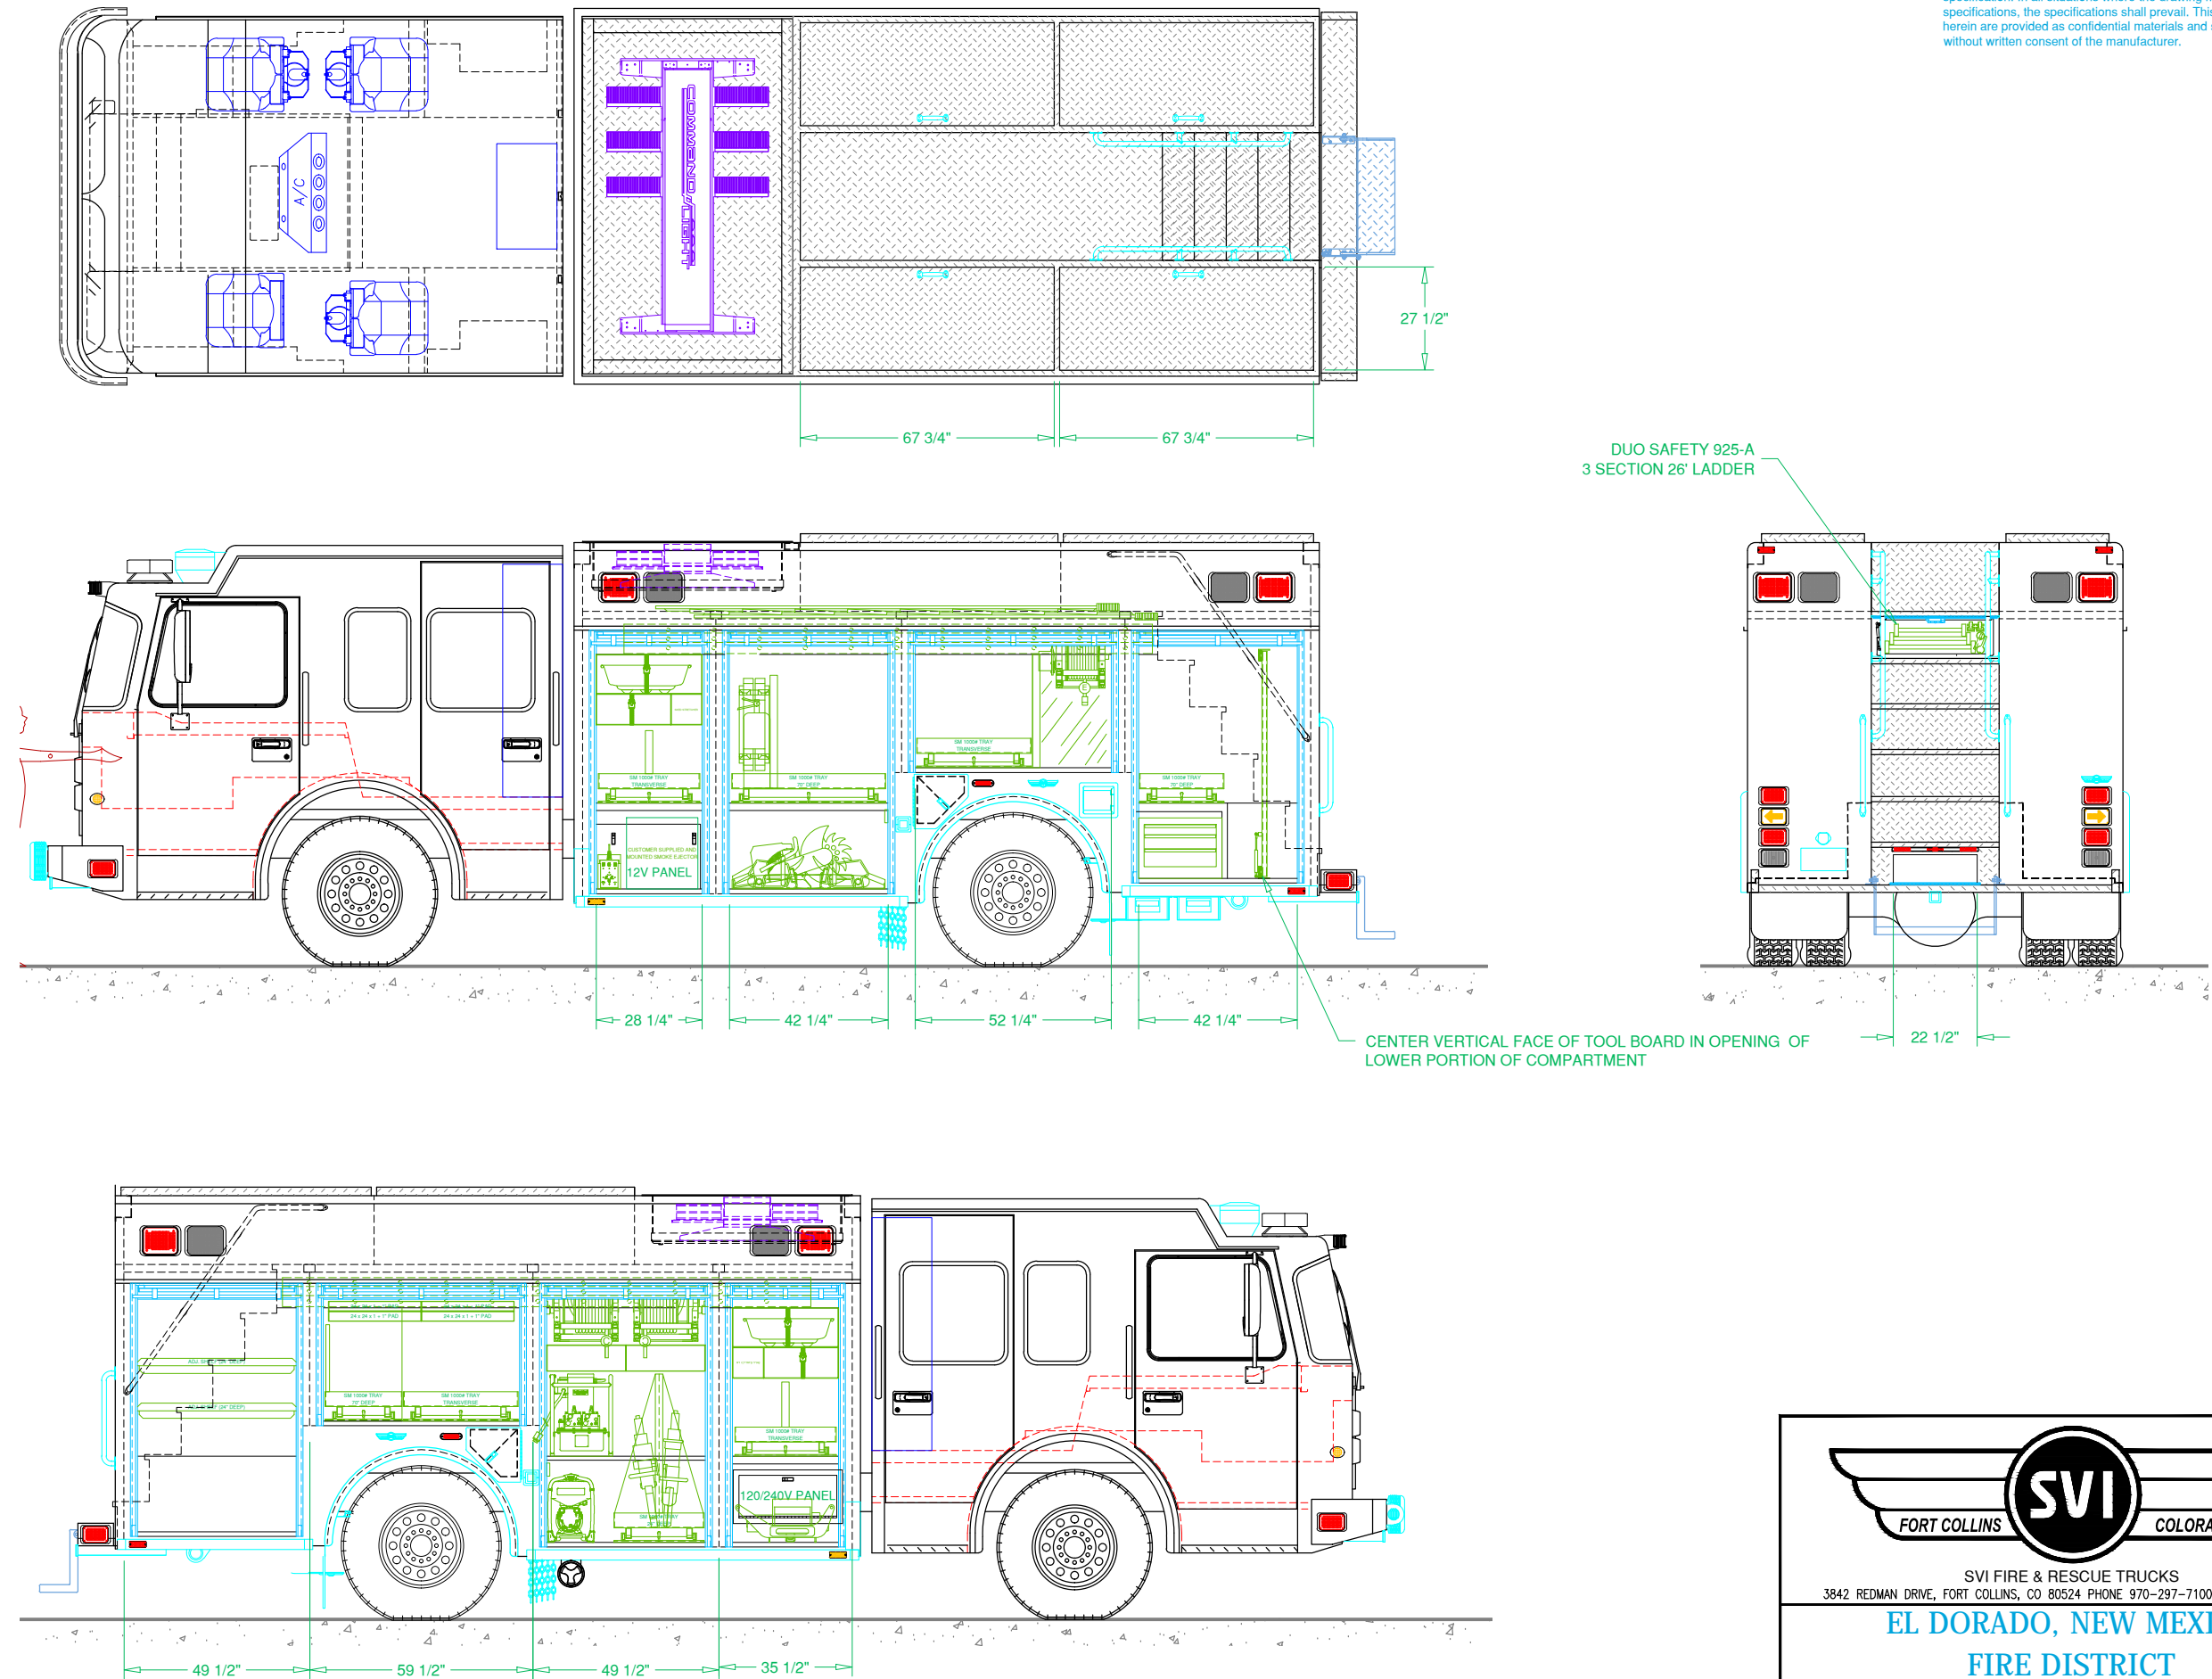

PRELIMINARY DRAWING - FOR LAYOUT PURPOSES ONLY

REVISIONS			
REV	DESCRIPTION	DATE	BY

NOTE 1: Do not scale drawing. This drawing is for general truck configuration only. All items and dimensions shown are approximate and may vary with final production. The drawing may not provide illustration for all items in the specification. In all situations where the drawing may contradict the specifications, the specifications shall prevail. This drawing and all data herein are provided as confidential materials and shall not be reproduced without written consent of the manufacturer.

NOTE 2: Chassis frame height will change due to axle characteristics, loading and tire dimensions which will effect the overall height dimension shown. Any overall height restrictions should take this into consideration and allow approximately 2-3 inches of tolerance.

SVI FIRE & RESCUE TRUCKS
3842 REDMAN DRIVE, FORT COLLINS, CO 80524 PHONE 970-297-7100, FAX 970-297-7099

EL DORADO, NEW MEXICO
FIRE DISTRICT

BODY SIZE: 16' BODY	UNIT TYPE: HEAVY RESCUE
BODY MATERIAL: 3/16" ALUMINUM	TRUCK NO: SVI #1050
CHASSIS TYPE: SPARTAN	WHEELBASE: 174"
METRO STAR MFD	CAB TO AXLE: 120"
10" RR	OVERALL LENGTH (OAL): 349.5"
FOUR DOOR	OVERALL WIDTH (OAW): 102"
	OVERALL HEIGHT (OAH): 117"