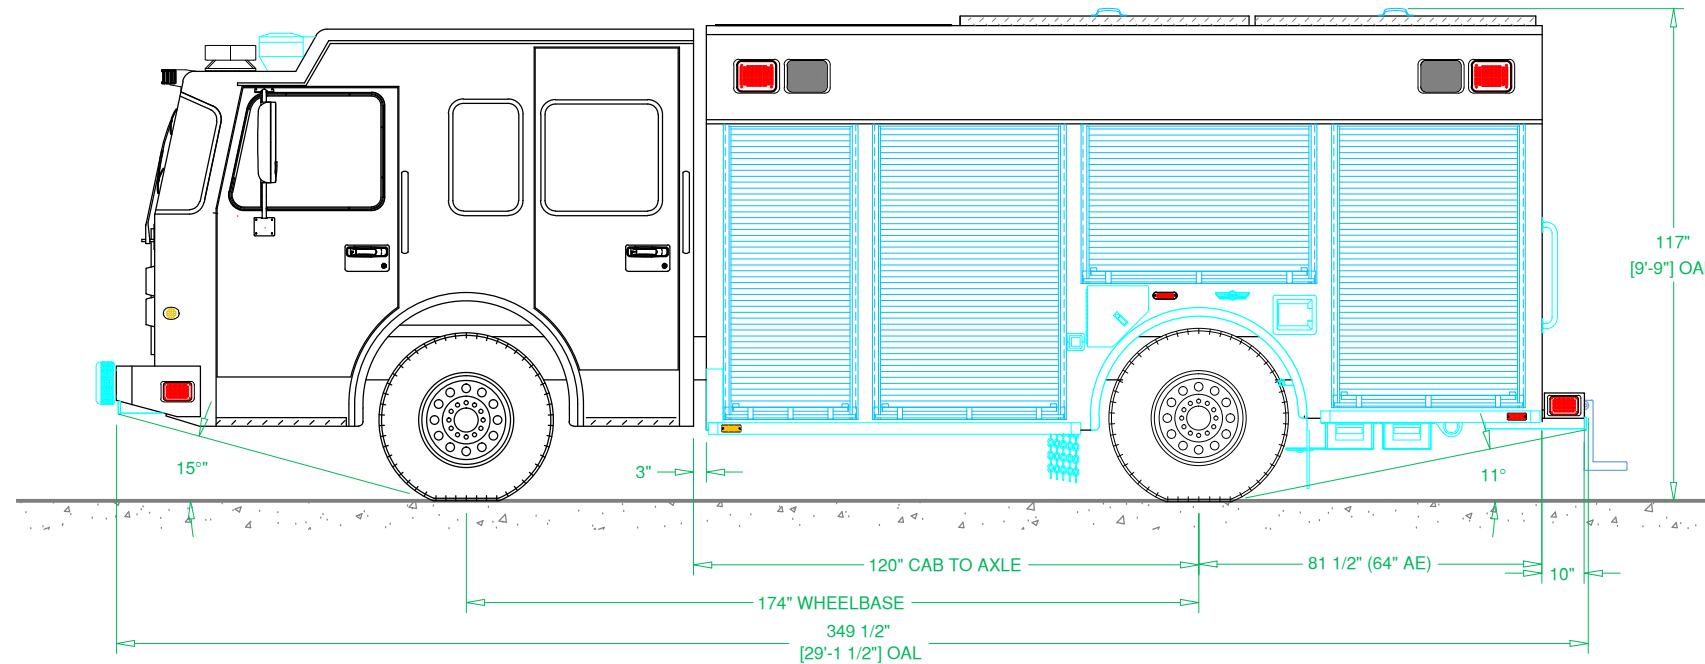

PRELIMINARY DRAWING - FOR LAYOUT PURPOSES ONLY

REVISIONS			
REV	DESCRIPTION	DATE	BY

NOTE 1: Do not scale drawing. This drawing is for general truck configuration only. All items and dimensions shown are approximate and may vary with final production. The drawing may not provide illustration for all items in the specification. In all situations where the drawing may contradict the specifications, the specifications shall prevail. This drawing and all data herein are provided as confidential materials and shall not be reproduced without written consent of the manufacturer.

NOTE 2: Chassis frame height will change due to axle characteristics, loading and tire dimensions which will effect the overall height dimension shown. Any overall height restrictions should take this into consideration and allow approximately 2-3 inches of tolerance.

SVI FIRE & RESCUE TRUCKS
3842 REDMAN DRIVE, FORT COLLINS, CO 80524 PHONE 970-297-7100, FAX 970-297-7099

EL DORADO, NEW MEXICO
FIRE DISTRICT

BODY SIZE: 16' BODY	UNIT TYPE: HEAVY RESCUE
BODY MATERIAL: 3/16" ALUMINUM	TRUCK NO: SVI #1050
CHASSIS TYPE: SPARTAN	WHEELBASE: 174"
METRO STAR MFD	CAB TO AXLE: 120"
10" RR	OVERALL LENGTH (OAL): 349.5"
FOUR DOOR	OVERALL WIDTH (OAW): 102"
	OVERALL HEIGHT (OAH): 117"