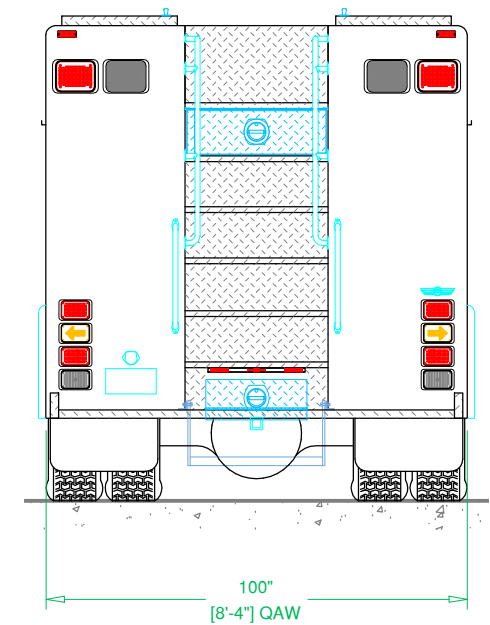

PRELIMINARY DRAWING - FOR LAYOUT PURPOSES ONLY

REVISIONS			
REV	DESCRIPTION	DATE	BY

NOTE 1: Do not scale drawing. This drawing is for general truck configuration only. All items and dimensions shown are approximate and may vary with final production. The drawing may not provide illustration for all items in the specification. In all situations where the drawing may contradict the specifications, the specifications shall prevail. This drawing and all data herein are provided as confidential materials and shall not be reproduced without written consent of the manufacturer.

NOTE 2: Chassis frame height will change due to axle characteristics, loading and tire dimensions which will effect the overall height dimension shown. Any overall height restrictions should take this into consideration and allow approximately 2-3 inches of tolerance.

SVI FIRE & RESCUE TRUCKS
3842 REDMAN DRIVE, FORT COLLINS, CO 80524 PHONE 970-297-7100, FAX 970-297-7099

EL DORADO, NEW MEXICO
FIRE DISTRICT

BODY SIZE: 16' BODY	UNIT TYPE: HEAVY RESCUE
BODY MATERIAL: 3/16" ALUMINUM	TRUCK NO: SVI #1050
CHASSIS TYPE: SPARTAN	WHEELBASE: 174"
METRO STAR MFD	CAB TO AXLE: 120"
10" RR	OVERALL LENGTH (OAL): 349.5"
FOUR DOOR	OVERALL WIDTH (OAW): 102"
	OVERALL HEIGHT (OAH): 117"