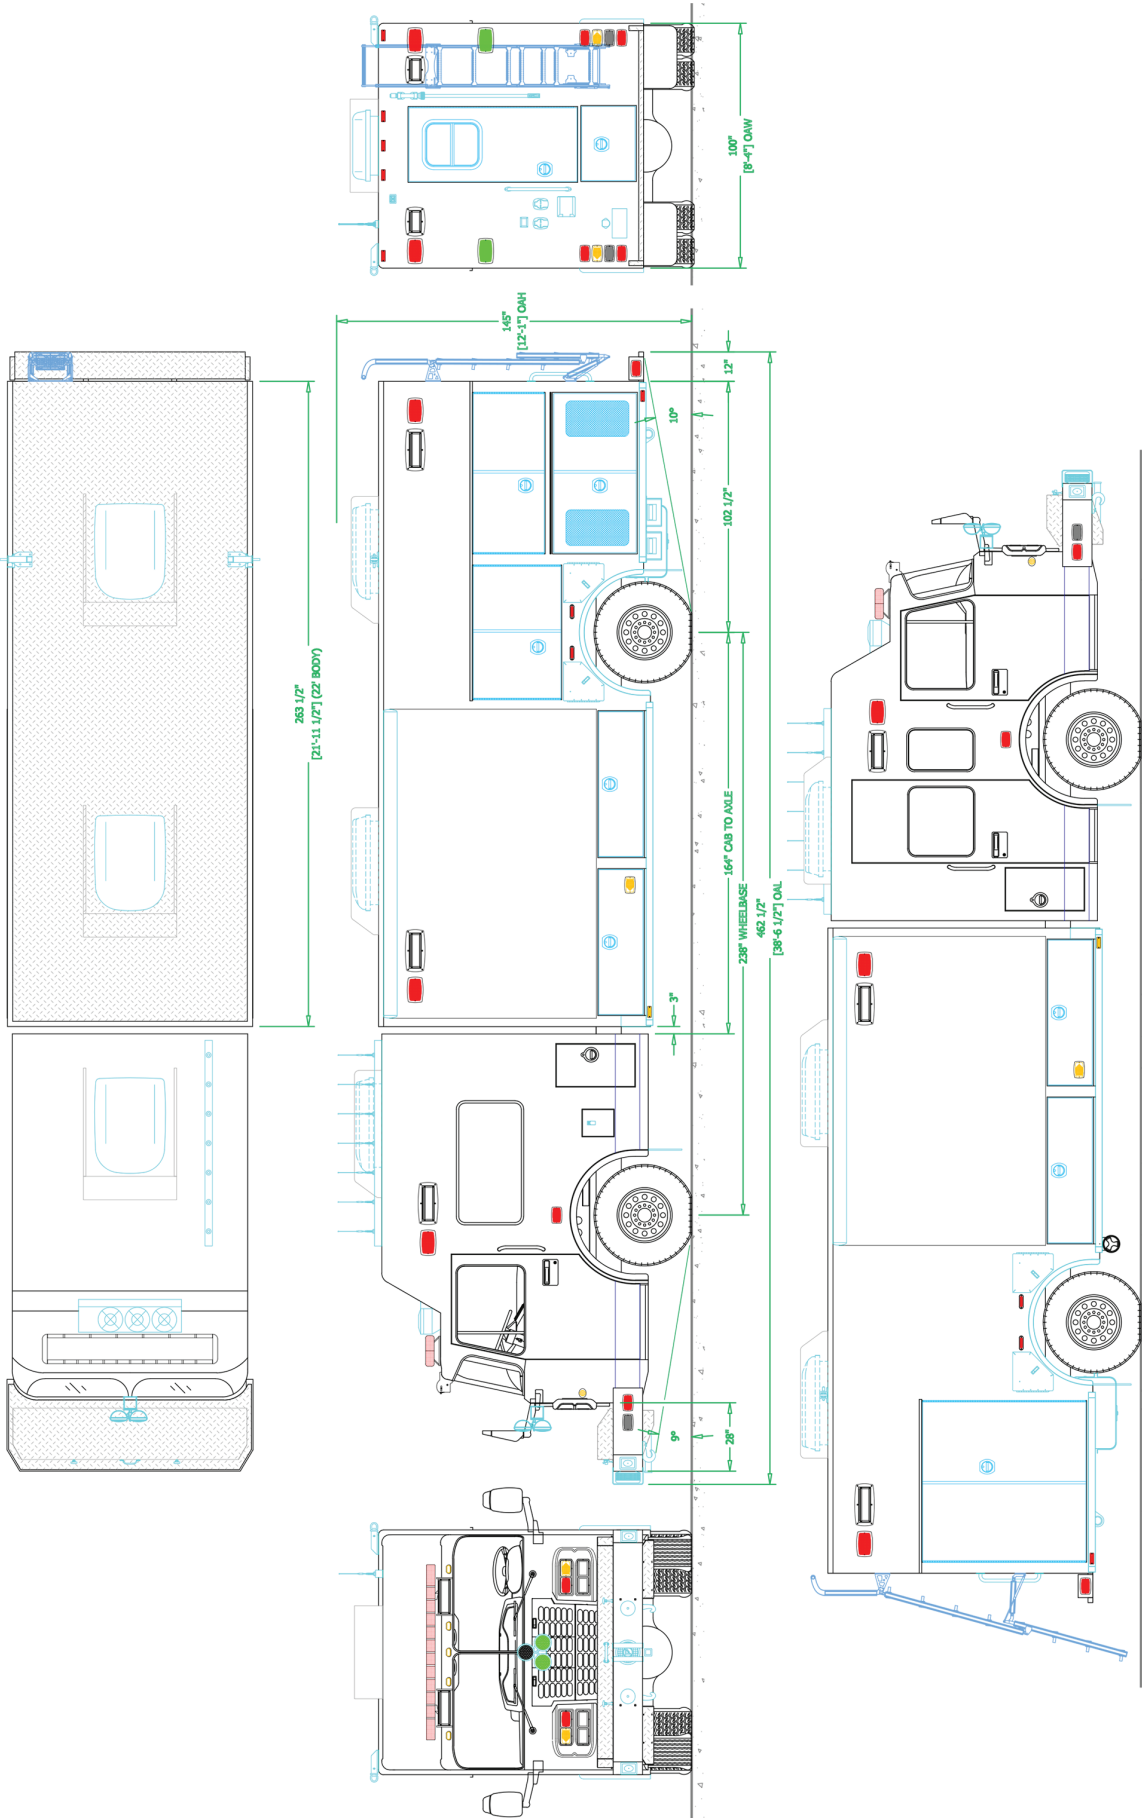

Plano, TX Hazmat #1053

Chassis

Cab: Spartan Metro Star ELFD w/24" RR
Engine: Cummins L9, 450HP
Transmission: Allison EVS 3000
Wheelbase: 238"

Body

Material: Aluminum
Body Length: 22'
Overall Height: 12'- 1"
Overall Length: 38'- 6"

Features

(2) Electric Quiet Gear Slide-Out Room Extensions
CK Power 20,000 Watt Diesel Driven Generator
OnScene Solutions LED Compartment Lighting
Whelen LED Warning & Scene Light Package
OnScene Solutions 84-Series Cargo Slide
(2) Hannay 150' Electric Cable Reels
V-MUX Vista IV Multiplex System Interface Display