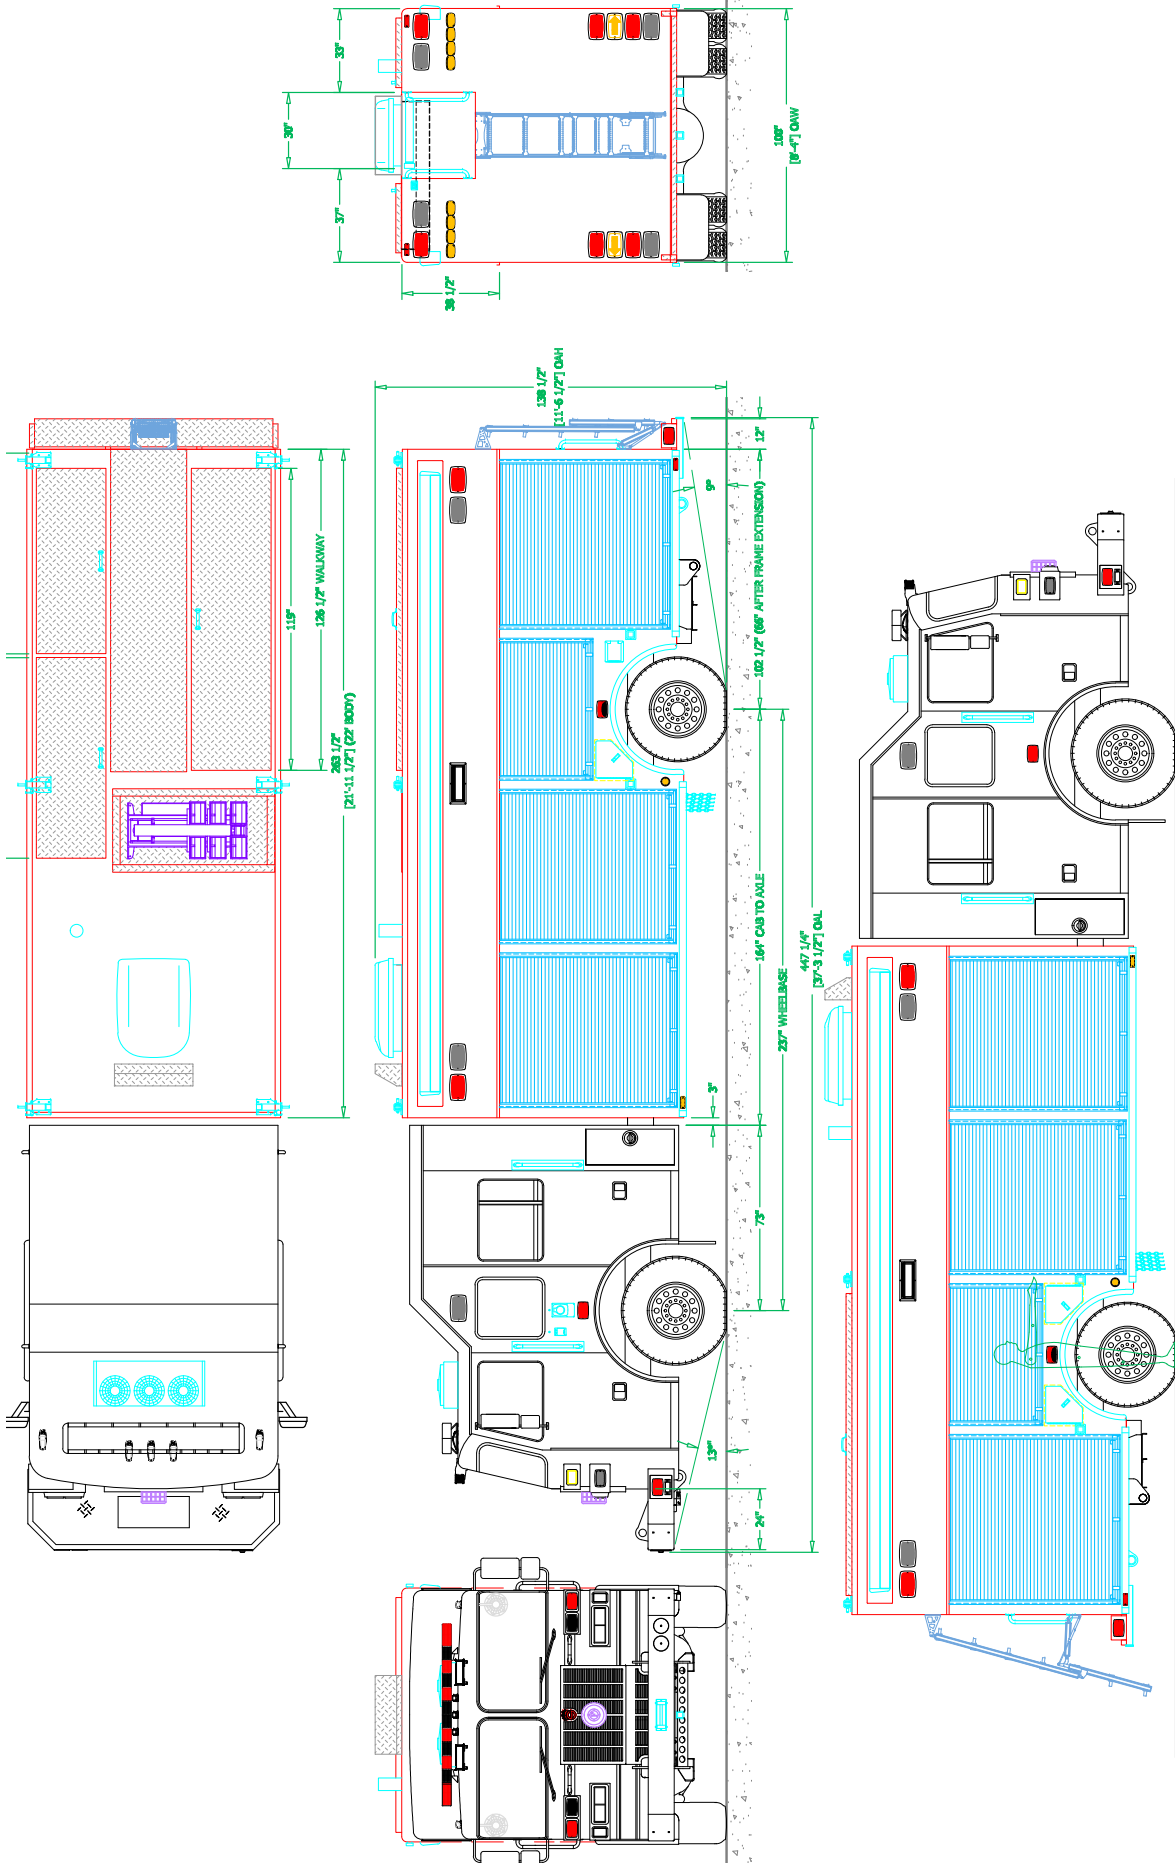

Roswell, GA Heavy Rescue #1081

Chassis

Cab: Sutphen 73" with 20" RR
Engine: Cummins X12 500 HP HP
Transmission: Allison EVS 4000
Wheelbase: 237"

Body

Material: Aluminum
Body Length: 22'
Overall Height: 11' - 7"
Overall Length: 37' - 4"

Features

15,000-Watt Onan Protec PTO Generator System
Carefree Mirage Lateral Arm Acrylic Patio Awning
Command Light Knight 2, KL Series Light Tower
OnScene LED Compartment Lighting
Whelen LED Warning and Scene Lighting
OnScene Solutions Aluminum Heavy-Duty Cargo Slides
Resolve Space Saver Fill Station
Hannay High-Pressure Air Hose Reel
Custom-Mounted Paratech Struts and Kits
Cab/Body Walk-Through Connection