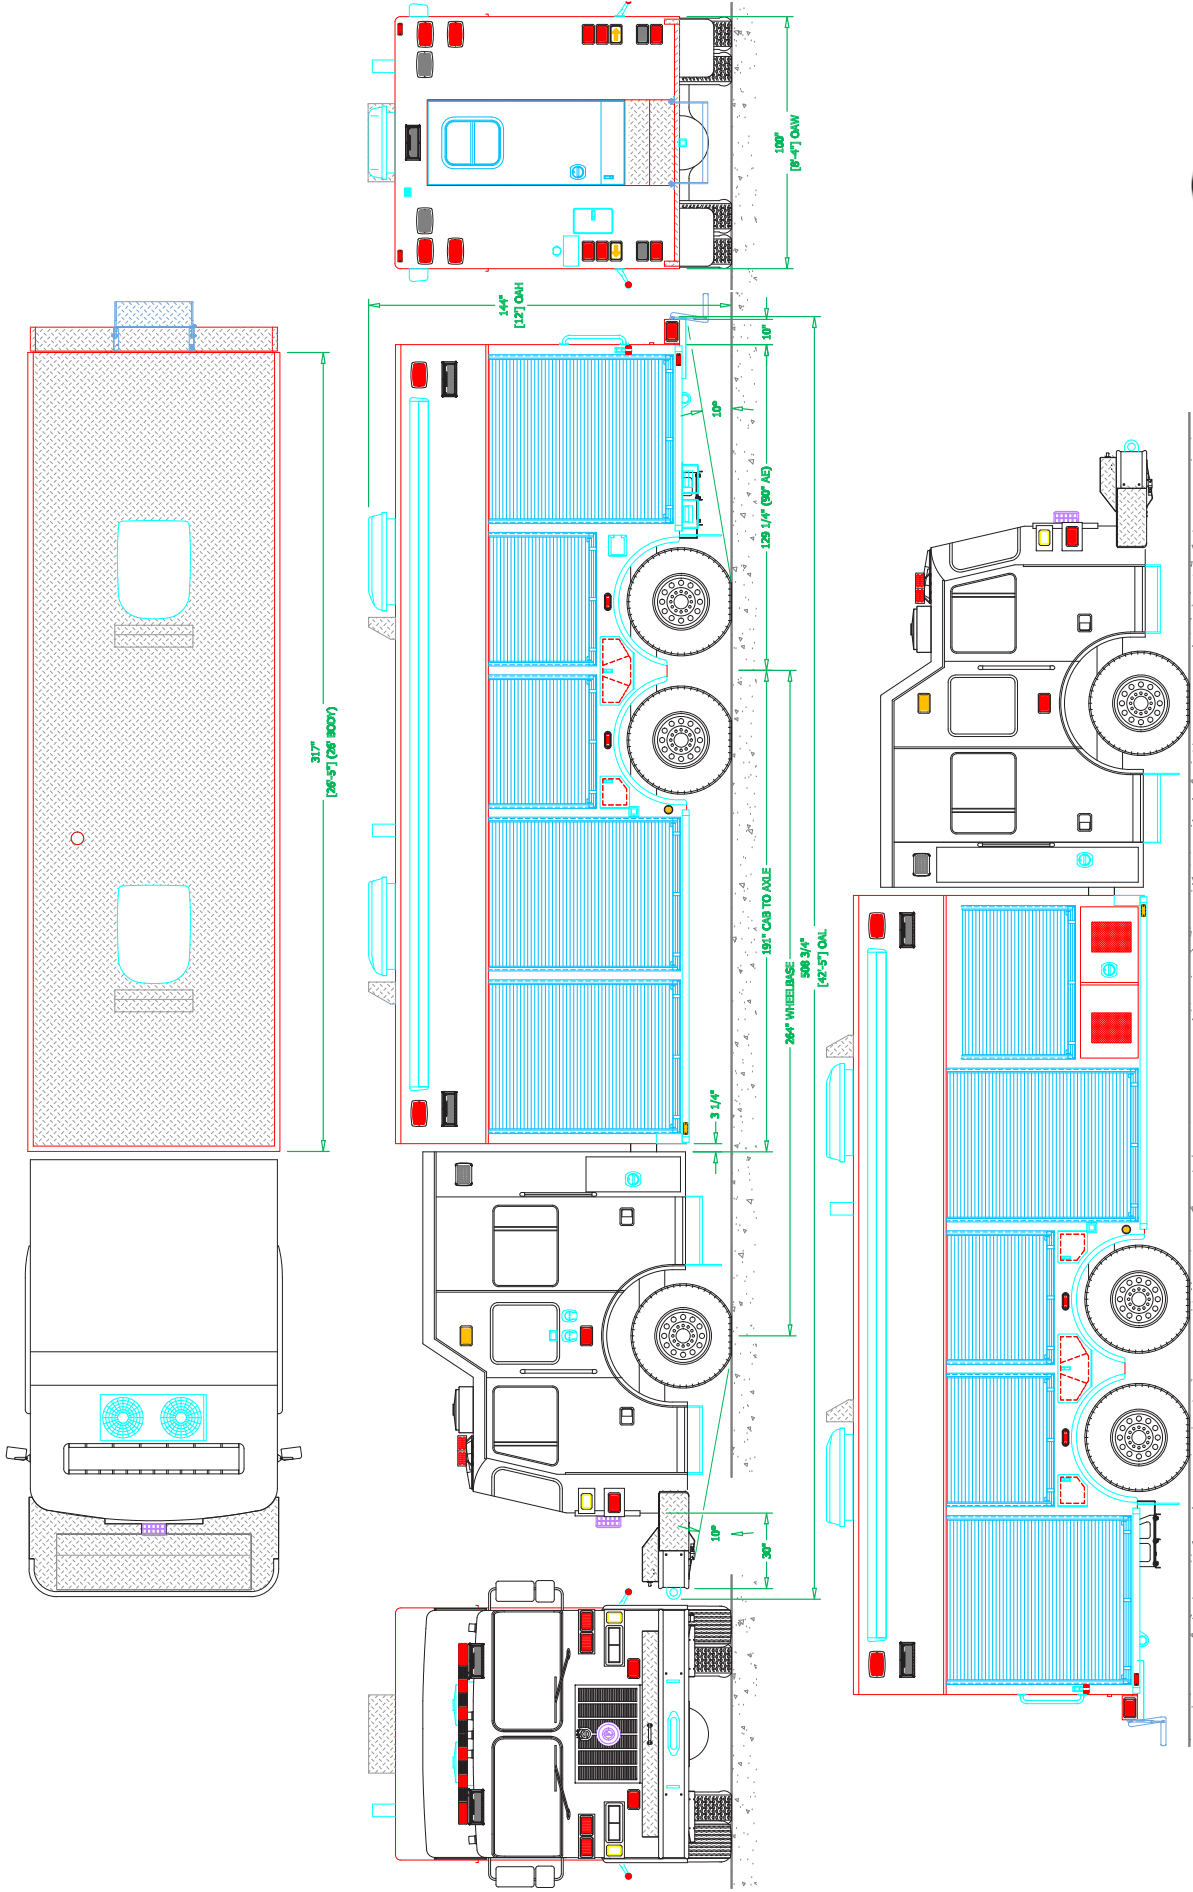

### Chassis

Cab: Sutphen 4-Door with 20" RR  
Engine: Cummins X12 500 HP Engine  
Transmission: Allison EVS 4000  
Wheelbase: 264"

### Body

Material: Aluminum  
Body Length: 26'  
Overall Height: 12'  
Overall Length: 42' - 5"

### Features

Cab/Body Walk-Through with Interior Desks and Cabinets  
WeatherPak® MTR Weather System  
Seon Inview 360 Video System  
Girard G-2000 Roll-Out Awnings  
Hannay Electric Cable Reel with Power Rewind Controls  
Hannay Low Pressure Air Hose Reel  
Hydra-Quad Hydraulic Driven Generator  
(5) SCBA Cylinder Storage Compartments  
OnScene Aluminum Heavy-Duty Cargo Slides  
Whelen LED Warning and Scene Lighting