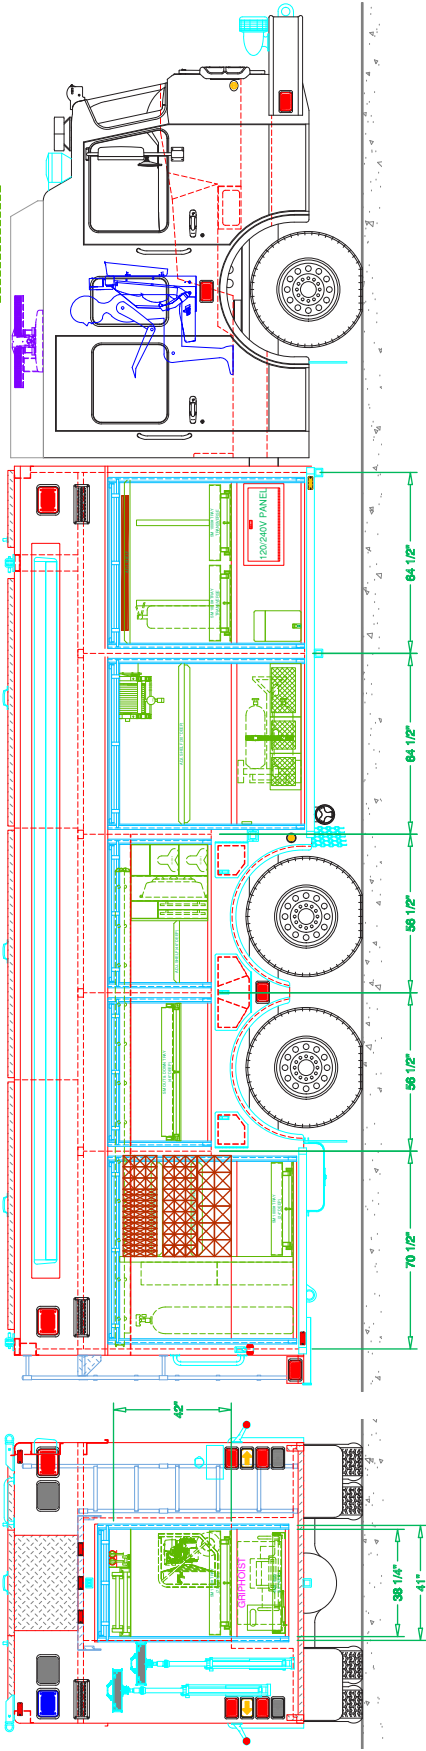

White Plains, NY Heavy Rescue #1132

Chassis

Cab: Spartan Gladiator EMFD 20" RR
Engine: Cummins X15 505 HP
Transmission: Allison EVS 4000
Wheelbase: 250.5"

Body

Material: Aluminum
Body Length: 26'
Overall Height: 10' - 8"
Overall Length: 41' - .5"

Features

25,000-Watt Onan Protec PTO Generator System
42 Custom-Mounted Paratech Struts and Kits
Carefree Mirage Lateral Arm Acrylic Patio Awning
Command Light Knight Series Light Tower
FRC Spectra LED Tripod Telescopic Lights
Whelen 900 Scene Lights
Warn 9,000-lb. 12-Volt Electric Winch
OnScene LED Compartment and Ground Lights
OnScene Solutions Aluminum Heavy-Duty Cargo Slides