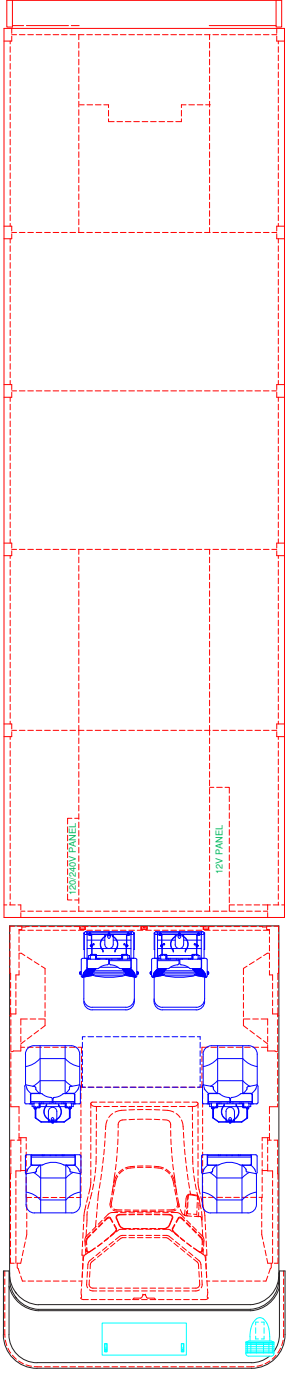

White Plains, NY Heavy Rescue #1132

Chassis

Cab: Spartan Gladiator EMFD 20" RR
Engine: Cummins X15 505 HP
Transmission: Allison EVS 4000
Wheelbase: 250.5"

Body

Material: Aluminum
Body Length: 26'
Overall Height: 10' - 8"
Overall Length: 41' - .5"

Features

25,000-Watt Onan Protec PTO Generator System
42 Custom-Mounted Paratech Struts and Kits
Carefree Mirage Lateral Arm Acrylic Patio Awning
Command Light Knight Series Light Tower
FRC Spectra LED Tripod Telescopic Lights
Whelen 900 Scene Lights
Warn 9,000-lb. 12-Volt Electric Winch
OnScene LED Compartment and Ground Lights
OnScene Solutions Aluminum Heavy-Duty Cargo Slides