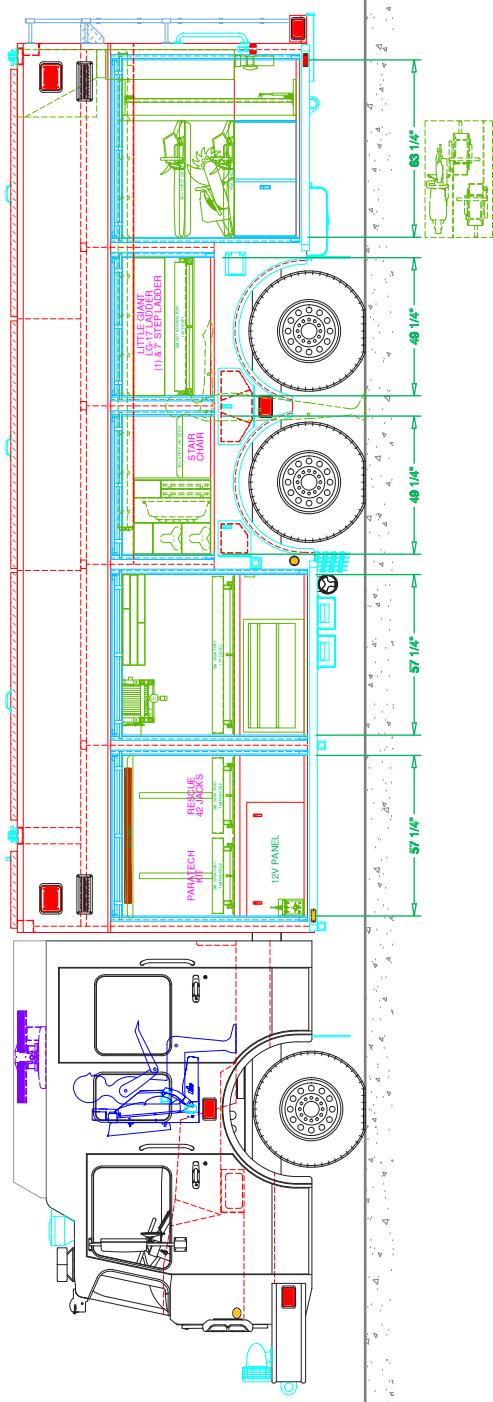

White Plains, NY Heavy Rescue #1132

Chassis

Cab: Spartan Gladiator EMFD 20" RR
Engine: Cummins X15 505 HP
Transmission: Allison EVS 4000
Wheelbase: 250.5"

Body

Material: Aluminum
Body Length: 26'
Overall Height: 10' - 8"
Overall Length: 41' - .5"

Features

25,000-Watt Onan Protec PTO Generator System
42 Custom-Mounted Paratech Struts and Kits
Carefree Mirage Lateral Arm Acrylic Patio Awning
Command Light Knight Series Light Tower
FRC Spectra LED Tripod Telescopic Lights
Whelen 900 Scene Lights
Warn 9,000-lb. 12-Volt Electric Winch
OnScene LED Compartment and Ground Lights
OnScene Solutions Aluminum Heavy-Duty Cargo Slides