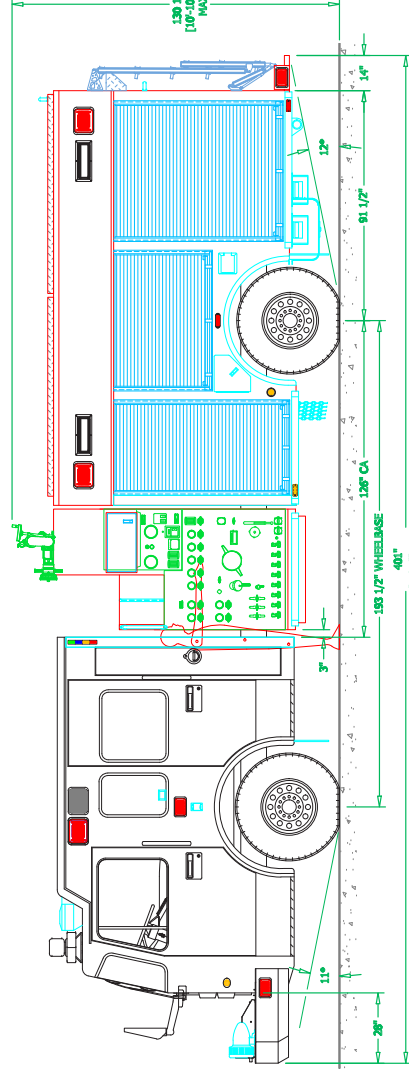

Hudson, CO Rescue Pumper #1113

Chassis

Cab: Spartan Metro Star with 10" RR
Engine: Cummins L9, 450HP
Transmission: Allison EVS 3000
Wheelbase: 194"

Body

Material: Aluminum
Body Length: 14'
Overall Height: 10' - 11"
Overall Length: 33' - 5"

Features

FRC PumpBoss Series PBA401-D00 Pressure Governor
TFT Crossfire Portable Deck Monitor Package
Aluminum Hose Bed Cover
FoamPro 1600 Foam System
750-Gal. Poly Water Tank
Whelen LED Lighting Package
Zico Walkaway-Type SCBA Air Pack Brackets
OnScene Solutions LED Compartment Lighting
Reflective SVI Graphics US Flag Mural