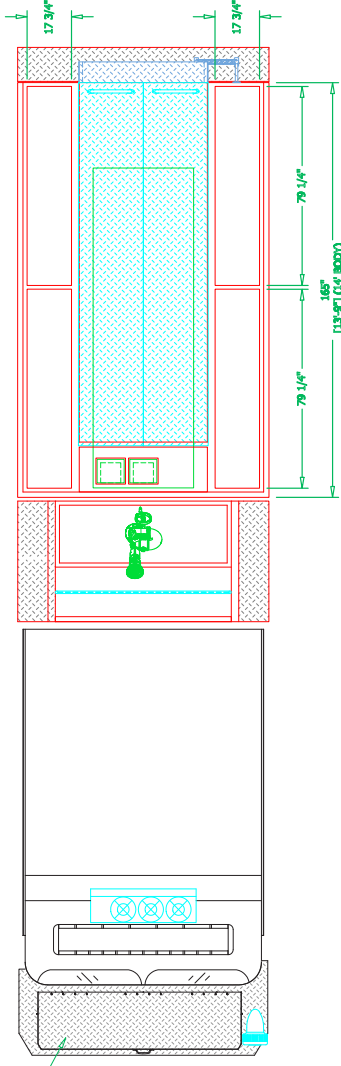

Hudson, CO Rescue Pumper #1113

Chassis

Cab: Spartan Metro Star with 10" RR
Engine: Cummins L9, 450HP
Transmission: Allison EVS 3000
Wheelbase: 194"

Body

Material: Aluminum
Body Length: 14'
Overall Height: 10' - 11"
Overall Length: 33' - 5"

Features

FRC PumpBoss Series PBA401-D00 Pressure Governor
TFT Crossfire Portable Deck Monitor Package
Aluminum Hose Bed Cover
FoamPro 1600 Foam System
750-Gal. Poly Water Tank
Whelen LED Lighting Package
Zico Walkaway-Type SCBA Air Pack Brackets
OnScene Solutions LED Compartment Lighting
Reflective SVI Graphics US Flag Mural