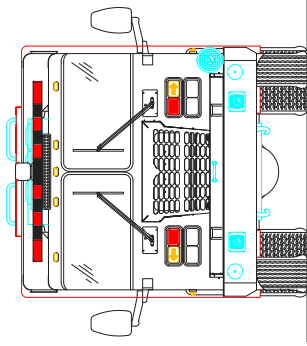

Hudson, CO Rescue Pumper #1113

Chassis

Cab: Spartan Metro Star with 10" RR
Engine: Cummins L9, 450HP
Transmission: Allison EVS 3000
Wheelbase: 194"

Body

Material: Aluminum
Body Length: 14'
Overall Height: 10' - 11"
Overall Length: 33' - 5"

Features

FRC PumpBoss Series PBA401-D00 Pressure Governor
TFT Crossfire Portable Deck Monitor Package
Aluminum Hose Bed Cover
FoamPro 1600 Foam System
750-Gal. Poly Water Tank
Whelen LED Lighting Package
Zico Walkaway-Type SCBA Air Pack Brackets
OnScene Solutions LED Compartment Lighting
Reflective SVI Graphics US Flag Mural