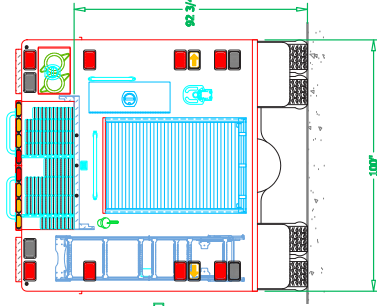

Hudson, CO Rescue Pumper #1113

Chassis

Cab: Spartan Metro Star with 10" RR
Engine: Cummins L9, 450HP
Transmission: Allison EVS 3000
Wheelbase: 194"

Body

Material: Aluminum
Body Length: 14'
Overall Height: 10' - 11"
Overall Length: 33' - 5"

Features

FRC PumpBoss Series PBA401-D00 Pressure Governor
TFT Crossfire Portable Deck Monitor Package
Aluminum Hose Bed Cover
FoamPro 1600 Foam System
750-Gal. Poly Water Tank
Whelen LED Lighting Package
Zico Walkaway-Type SCBA Air Pack Brackets
OnScene Solutions LED Compartment Lighting
Reflective SVI Graphics US Flag Mural