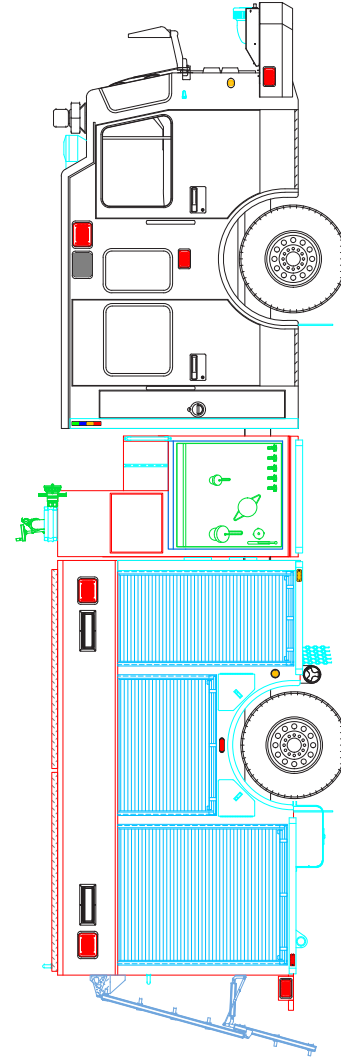

Hudson, CO Rescue Pumper #1113

Chassis

Cab: Spartan Metro Star with 10" RR
Engine: Cummins L9, 450HP
Transmission: Allison EVS 3000
Wheelbase: 194"

Body

Material: Aluminum
Body Length: 14'
Overall Height: 10' - 11"
Overall Length: 33' - 5"

Features

FRC PumpBoss Series PBA401-D00 Pressure Governor
TFT Crossfire Portable Deck Monitor Package
Aluminum Hose Bed Cover
FoamPro 1600 Foam System
750-Gal. Poly Water Tank
Whelen LED Lighting Package
Zico Walkaway-Type SCBA Air Pack Brackets
OnScene Solutions LED Compartment Lighting
Reflective SVI Graphics US Flag Mural