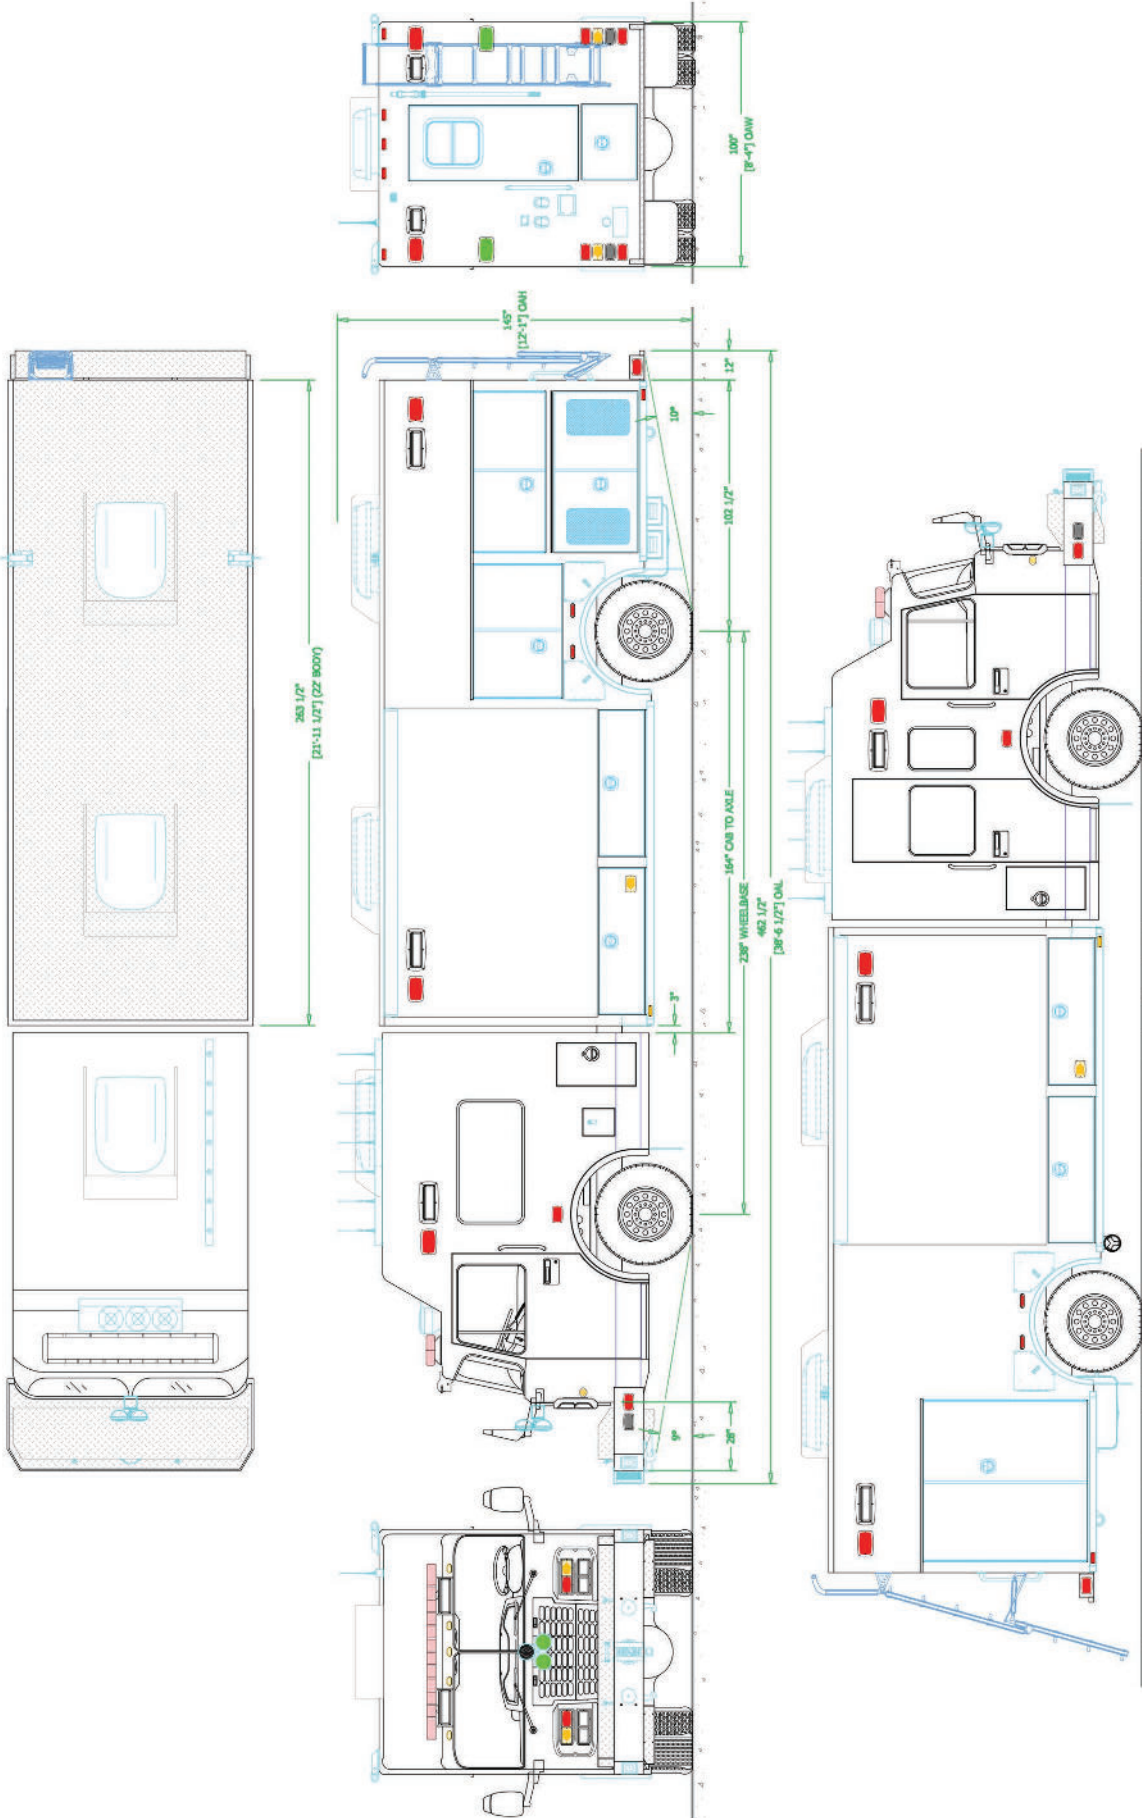

### Chassis

Cab: Spartan Metro Star ELFD w/10" RR  
Engine: Cummins L9, 450HP  
Transmission: Allison EVS 3000  
Wheelbase: 208"

### Body

Material: Aluminum  
Body Length: 18'  
Overall Height: 10' - 5"  
Overall Length: 34' - 5"

### Features

Will-Burt Night Night Scan Chief Light Tower  
Onan 15,000 Watt PTO Generator  
OnScene Solutions LED Compartment Lighting  
Whelen LED Warning & Scene Light Package  
Resolve Specialty Space Saver SCBA Filling Station  
OnScene Solutions Cargo Slides  
300-Gallon Poly Water Tank  
Darley 350 GPM Fire Pump  
(4) Rooftop Storage Compartments  
V-MUX Vista IV Multiplex System Interface Display