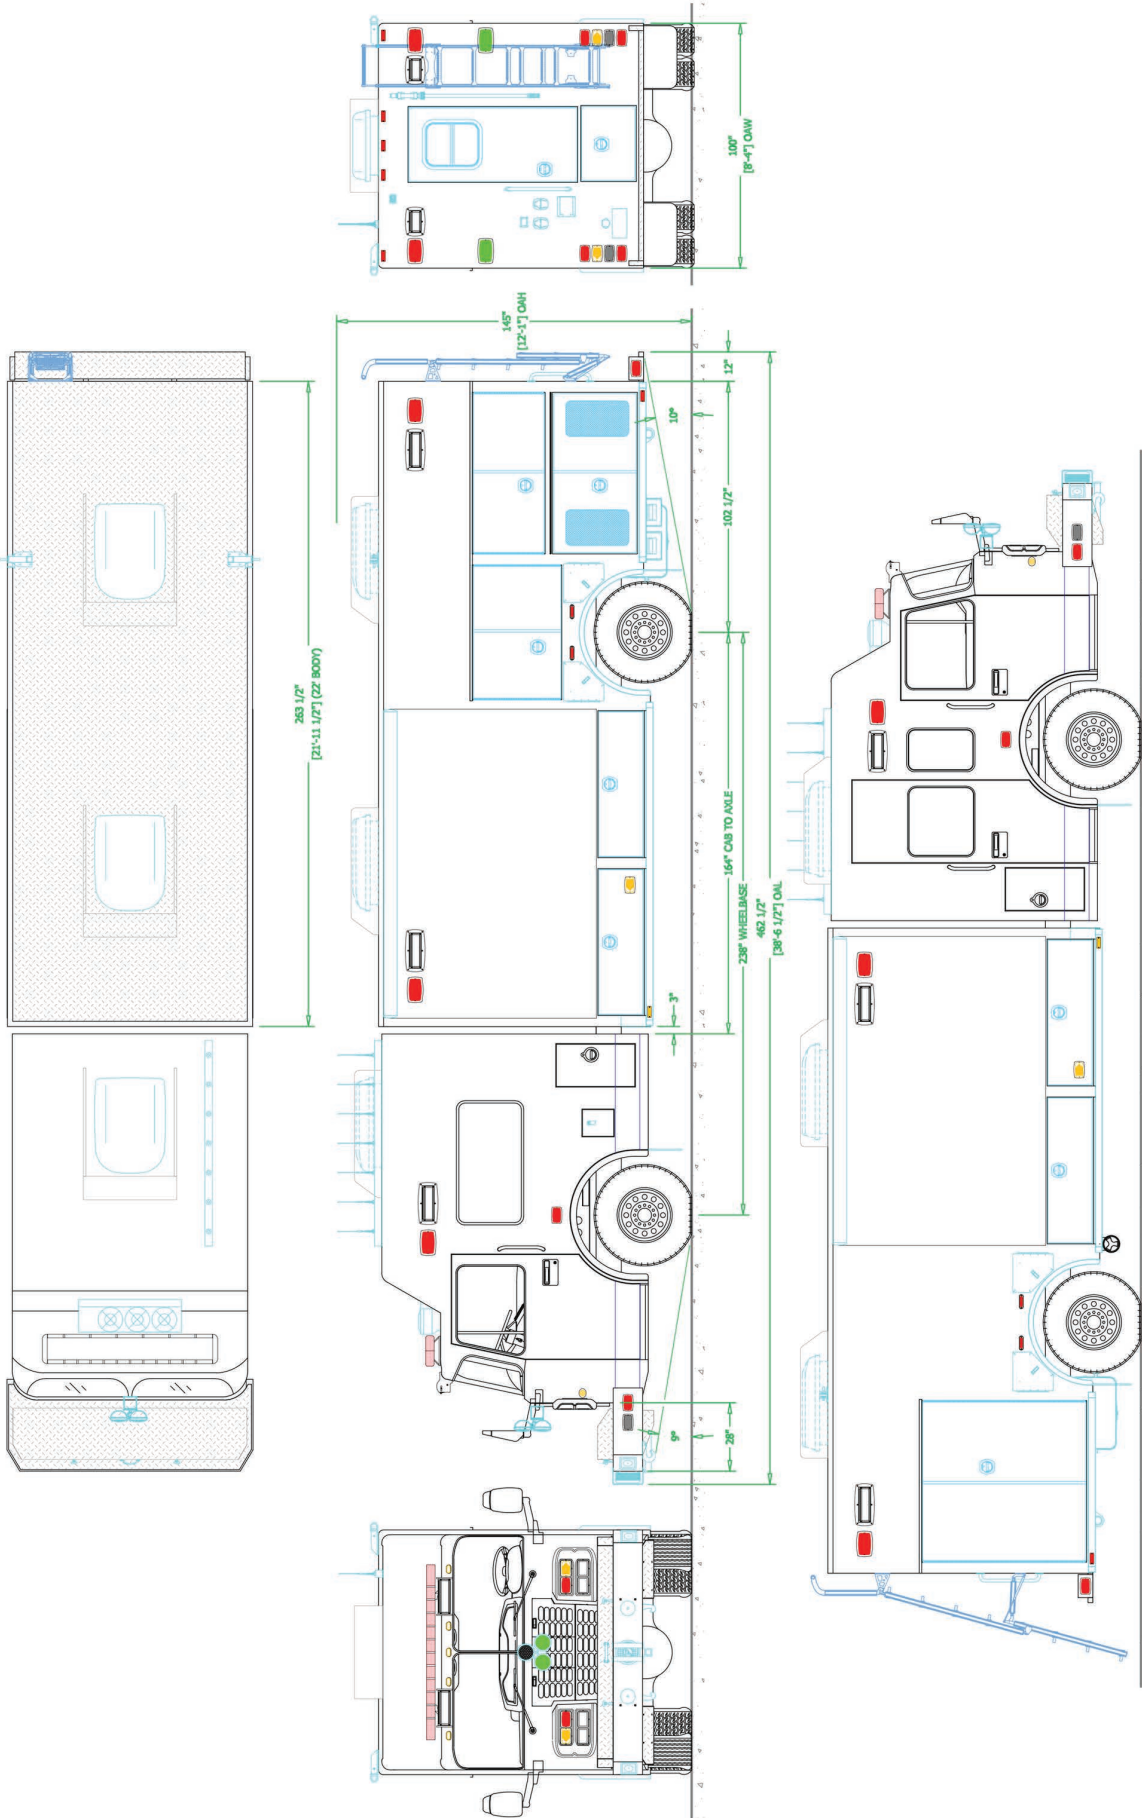

Jersey Village #1060

Chassis

Cab: Spartan Metro Star ELFD w/10" RR
Engine: Cummins L9, 450HP
Transmission: Allison EVS 3000
Wheelbase: 208"

Body

Material: Aluminum
Body Length: 18'
Overall Height: 10' - 5"
Overall Length: 34' - 5"

Features

Will-Burt Night Night Scan Chief Light Tower
Onan 15,000 Watt PTO Generator
OnScene Solutions LED Compartment Lighting
Whelen LED Warning & Scene Light Package
Resolve Specialty Space Saver SCBA Filling Station
OnScene Solutions Cargo Slides
300-Gallon Poly Water Tank
Darley 350 GPM Fire Pump
(4) Rooftop Storage Compartments
V-MUX Vista IV Multiplex System Interface Display