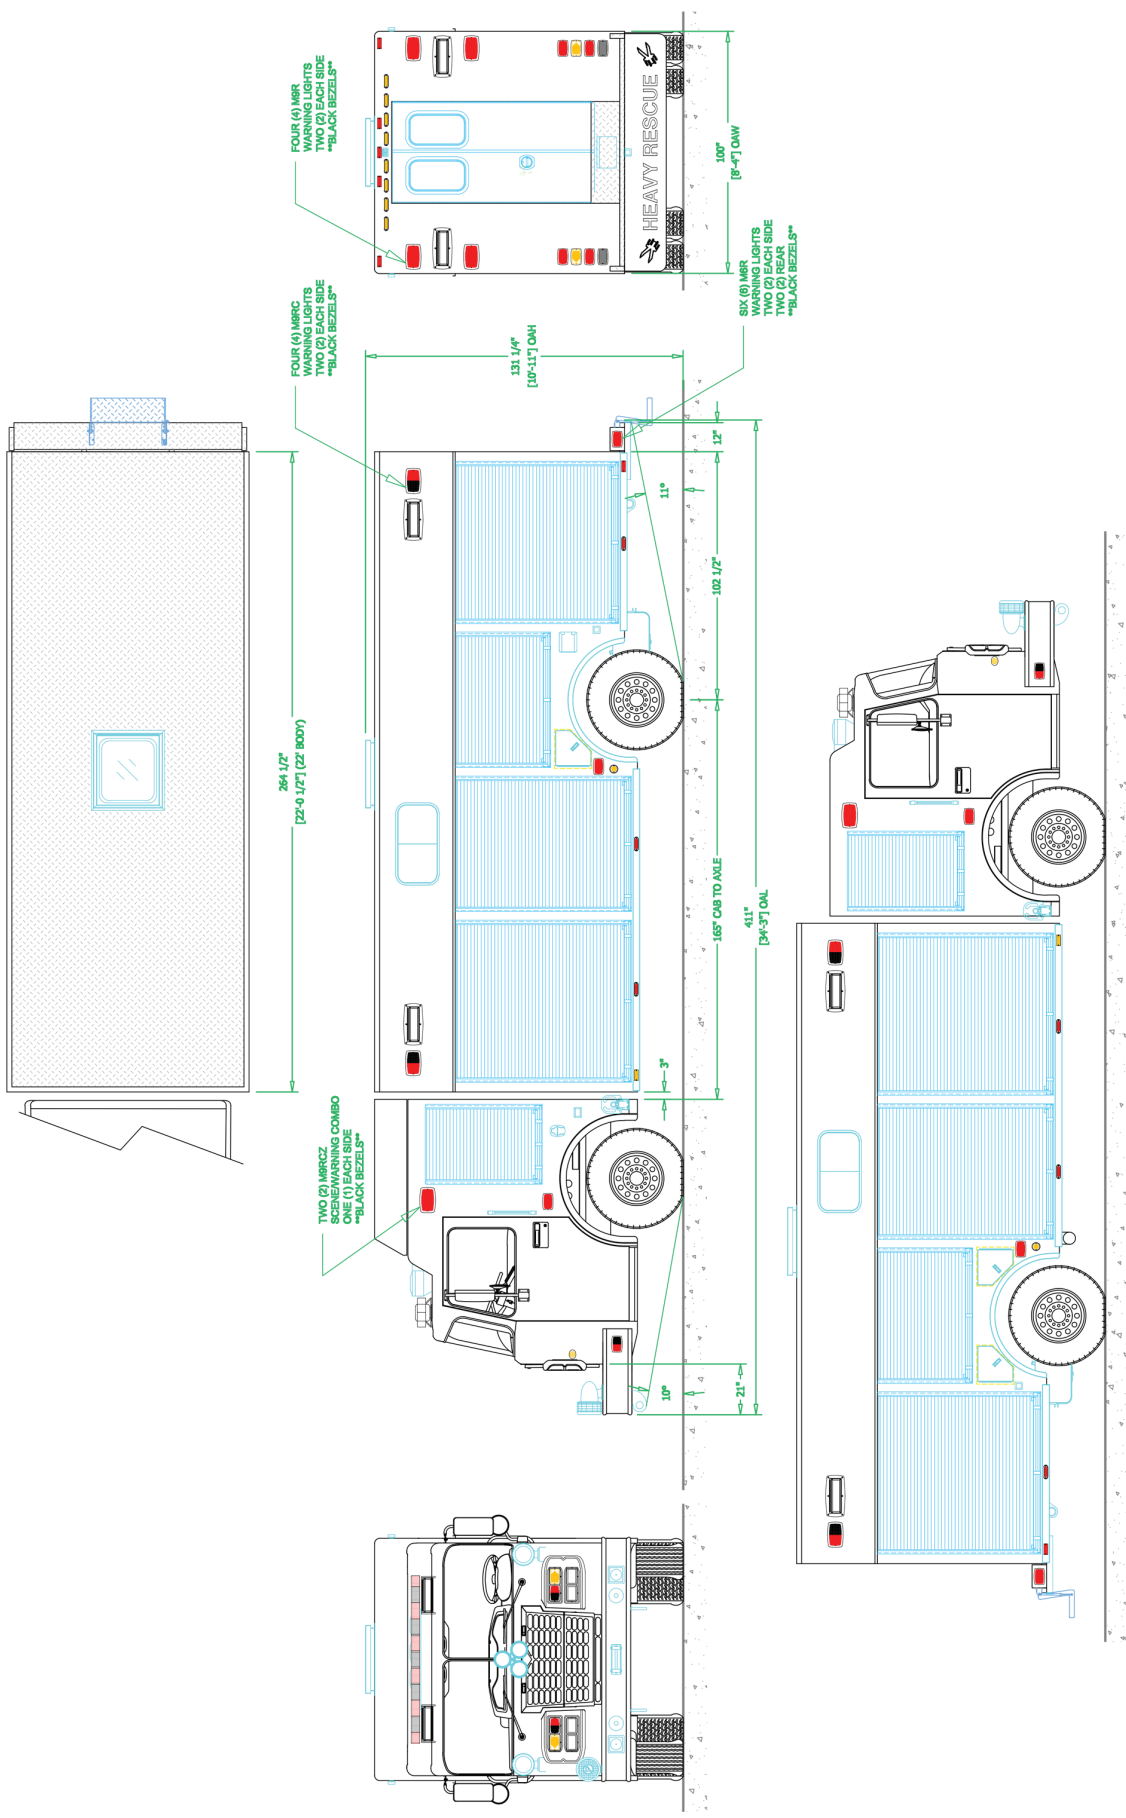

See more at svitrucks.com