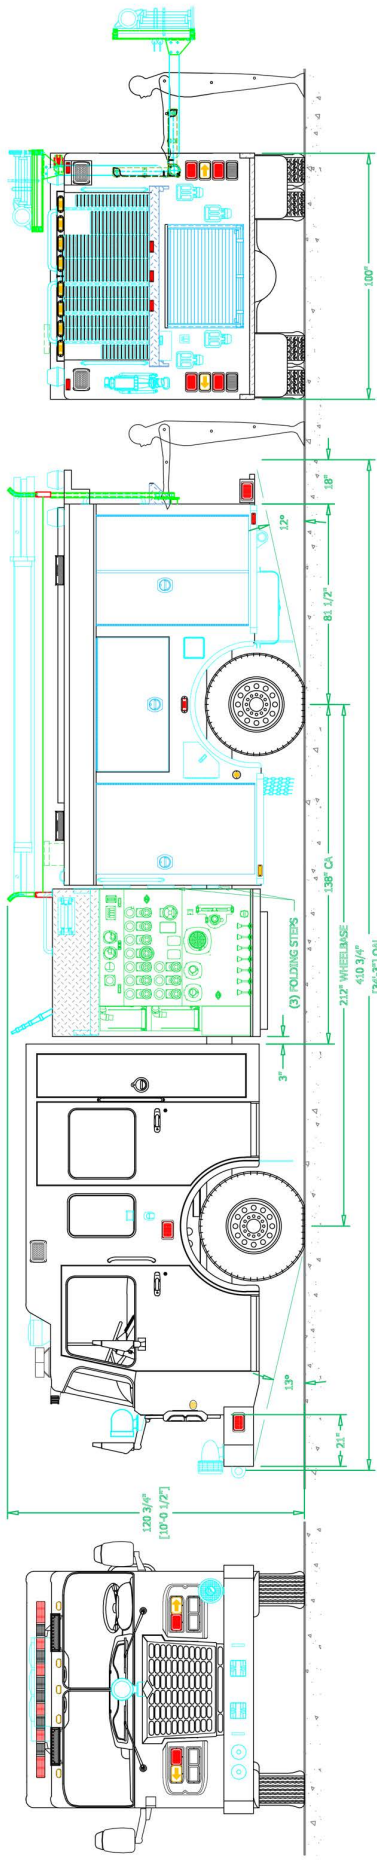

See more at svitrucks.com