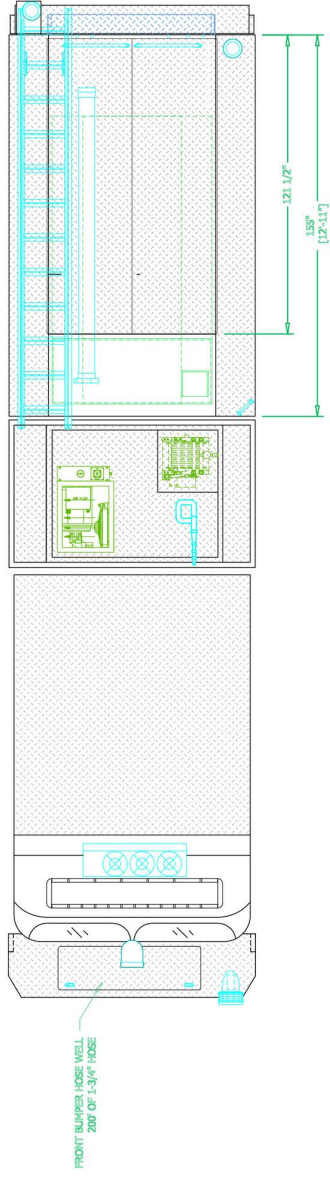

See more at svitrucks.com