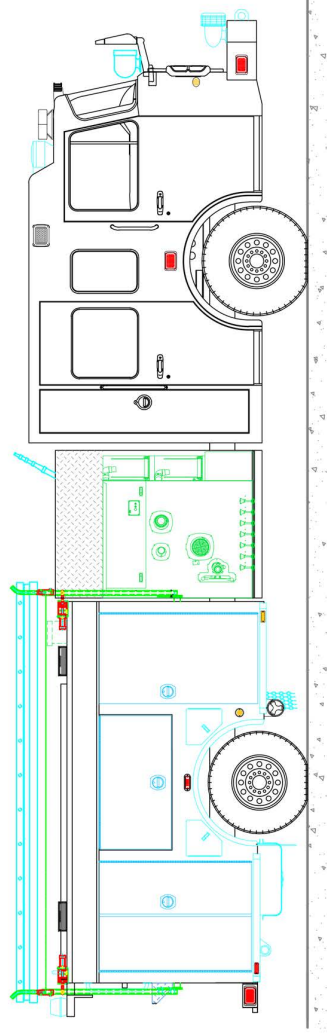

See more at svitrucks.com