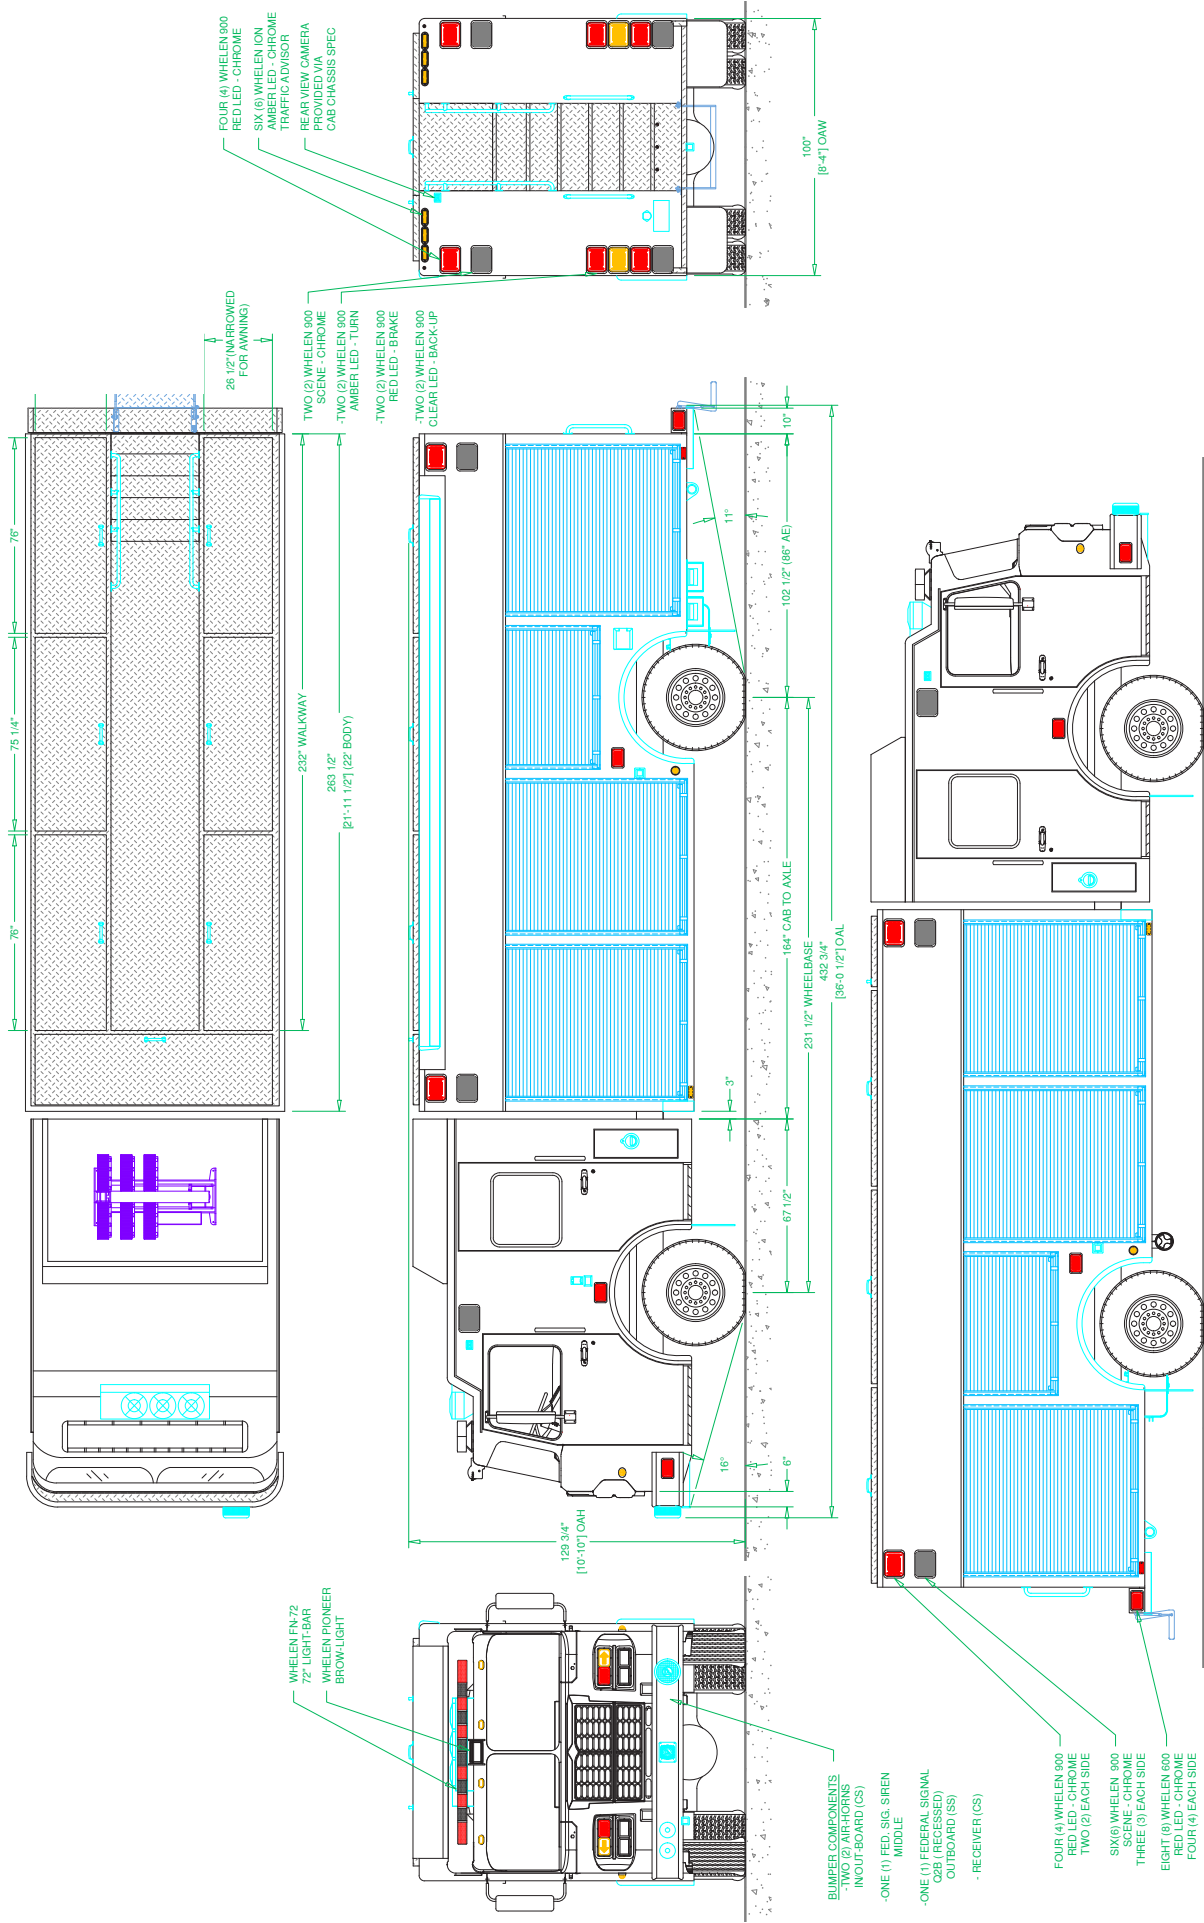

Port Coquitlam, BC Fire Rescue Heavy Rescue #1208

Chassis

Cab: Spartan Metro Star LFD with 10" RR
Engine: Cummins L9 450 HP
Transmission: Allison EVS 3000
Wheelbase: 232"

Body

Material: Aluminum
Body Length: 22'
Overall Height: 10' - 10"
Overall Length: 37'

Features

Onan Protec 20k-Watt PTO Generator System
Command Light Knight Series Light Tower
Carefree Mirage Lateral Arm Acrylic Patio Awning
OnScene Solutions Heavy-Duty Aluminum Cargo Slides
OnScene Solutions Compartment Lighting
(7) Upperbody Walkway/Roof Compartment(s)
SCBA Cylinder Storage Module
Hannay Electric Hose Reel(s) with Power Rewind
Ramsey 9,000 lb. 12-Volt Electric Portable Winch
Norcold Refrigerator/Freezer