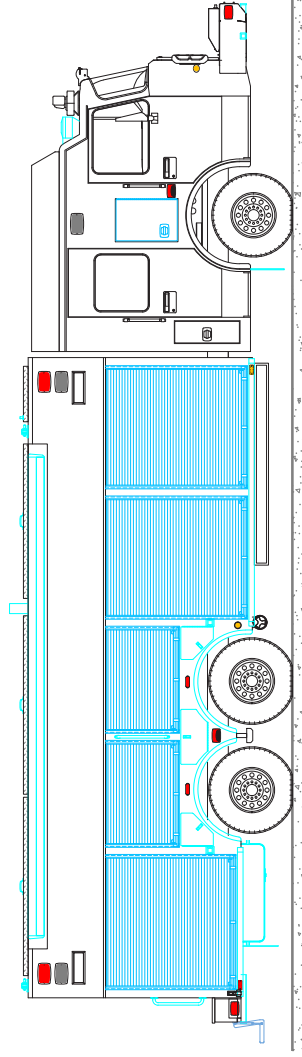

Fresno Fire Department, Fresno (CA) Heavy Rescue #1228

Chassis

Cab: Spartan Gladiator EMFD 10" RR
 Engine: Cummins X15
 Transmission: Allison 4000 EVS
 Wheelbase: 257"

Body

Material: Aluminum
 Body Length: 26'
 Overall Height: 11' - 8"
 Overall Length: 42' -1"

Features

Custom Power Tool Storage Tray
 Paratech Strut Mounting
 Under-Stairs Compartment
 OnScene Solutions Transverse Cargo Slides
 OnScene Solutions Vertical Tool Boards
 KL- Series Command Light
 (6) Zico 1000 Series SCBA Air Pack Brackets
 (14) 120 VAC Outlets
 Hannay Air Hose Reel
 (2) Hannay Electric Cable Reels
 (2) Carefree Mirage Awnings