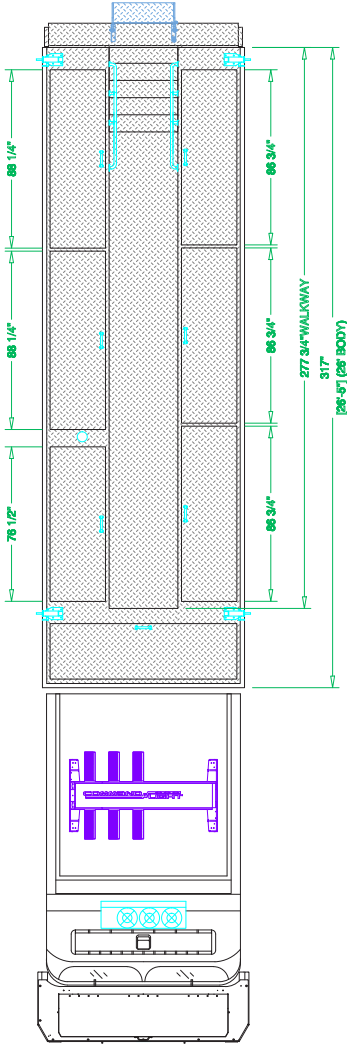

Fresno Fire Department, Fresno (CA) Heavy Rescue #1228

Chassis

Cab: Spartan Gladiator EMFD 10" RR
 Engine: Cummins X15
 Transmission: Allison 4000 EVS
 Wheelbase: 257"

Body

Material: Aluminum
 Body Length: 26'
 Overall Height: 11' - 8"
 Overall Length: 42' -1"

Features

Custom Power Tool Storage Tray
 Paratech Strut Mounting
 Under-Stairs Compartment
 OnScene Solutions Transverse Cargo Slides
 OnScene Solutions Vertical Tool Boards
 KL- Series Command Light
 (6) Zico 1000 Series SCBA Air Pack Brackets
 (14) 120 VAC Outlets
 Hannay Air Hose Reel
 (2) Hannay Electric Cable Reels
 (2) Carefree Mirage Awnings