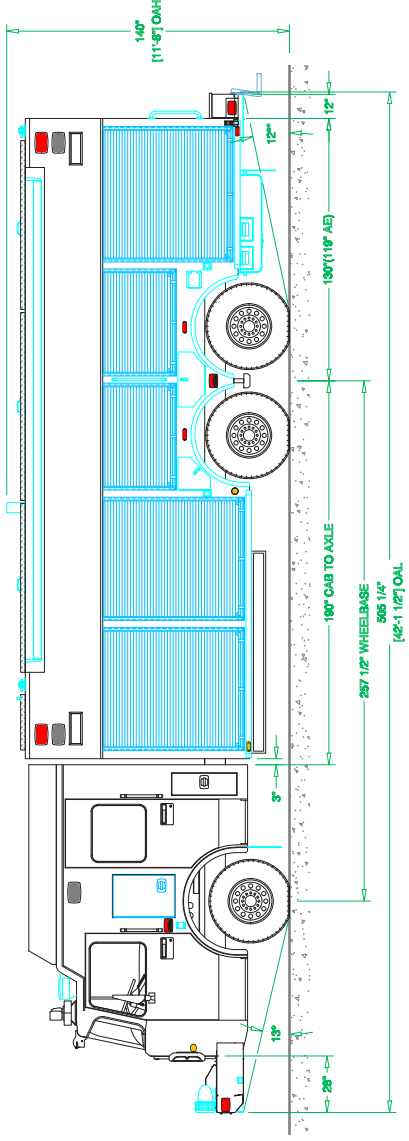

Fresno Fire Department, Fresno (CA) Heavy Rescue #1228

Chassis

Cab: Spartan Gladiator EMFD 10" RR
 Engine: Cummins X15
 Transmission: Allison 4000 EVS
 Wheelbase: 257"

Body

Material: Aluminum
 Body Length: 26'
 Overall Height: 11' - 8"
 Overall Length: 42' -1"

Features

Custom Power Tool Storage Tray
 Paratech Strut Mounting
 Under-Stairs Compartment
 OnScene Solutions Transverse Cargo Slides
 OnScene Solutions Vertical Tool Boards
 KL- Series Command Light
 (6) Zico 1000 Series SCBA Air Pack Brackets
 (14) 120 VAC Outlets
 Hannay Air Hose Reel
 (2) Hannay Electric Cable Reels
 (2) Carefree Mirage Awnings