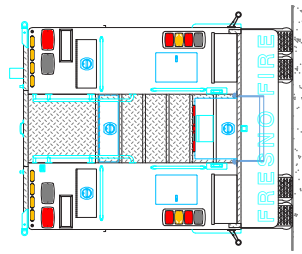

Fresno Fire Department, Fresno (CA) Heavy Rescue #1228

Chassis

Cab: Spartan Gladiator EMFD 10" RR
 Engine: Cummins X15
 Transmission: Allison 4000 EVS
 Wheelbase: 257"

Body

Material: Aluminum
 Body Length: 26'
 Overall Height: 11' - 8"
 Overall Length: 42' -1"

Features

Custom Power Tool Storage Tray
 Paratech Strut Mounting
 Under-Stairs Compartment
 OnScene Solutions Transverse Cargo Slides
 OnScene Solutions Vertical Tool Boards
 KL- Series Command Light
 (6) Zico 1000 Series SCBA Air Pack Brackets
 (14) 120 VAC Outlets
 Hannay Air Hose Reel
 (2) Hannay Electric Cable Reels
 (2) Carefree Mirage Awnings