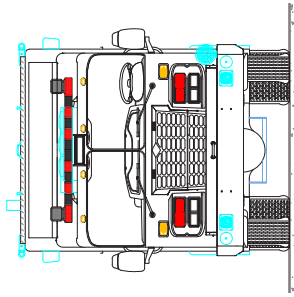

Fresno Fire Department, Fresno (CA) Heavy Rescue #1228

Chassis

Cab: Spartan Gladiator EMFD 10" RR
 Engine: Cummins X15
 Transmission: Allison 4000 EVS
 Wheelbase: 257"

Body

Material: Aluminum
 Body Length: 26'
 Overall Height: 11' - 8"
 Overall Length: 42' -1"

Features

Custom Power Tool Storage Tray
 Paratech Strut Mounting
 Under-Stairs Compartment
 OnScene Solutions Transverse Cargo Slides
 OnScene Solutions Vertical Tool Boards
 KL- Series Command Light
 (6) Zico 1000 Series SCBA Air Pack Brackets
 (14) 120 VAC Outlets
 Hannay Air Hose Reel
 (2) Hannay Electric Cable Reels
 (2) Carefree Mirage Awnings