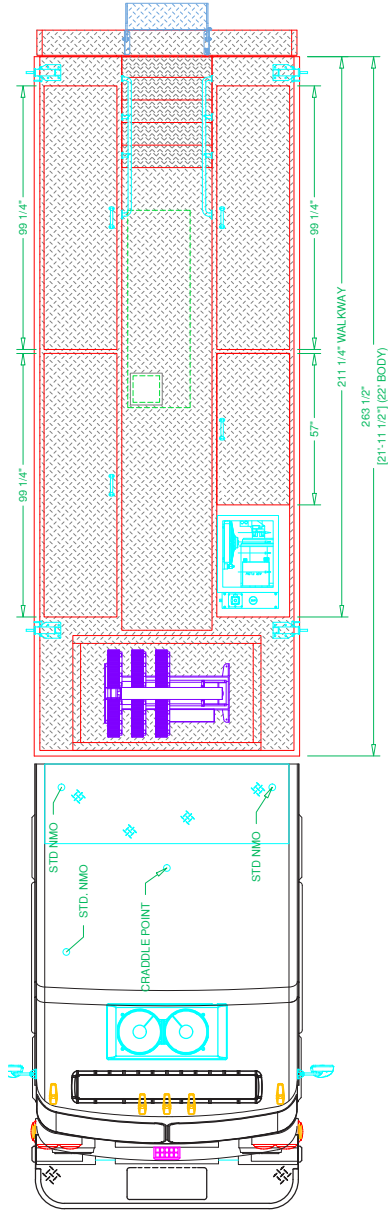

Karns Fire Department, Knoxville (TN) Heavy Rescue #1230

Chassis

Cab: Sutphen TSAL4E, 10" RR 4 Door
Engine: Cummins X12
Transmission: Allison 4000 EVS
Wheelbase: 237"

Body

Material: Aluminum
Body Length: 22'
Overall Height: 10'
Overall Length: 37' - 5"

Features

Command Light Knight 2, KL Series Light Tower
OnScene Access PRO White LED Compartment Lighting
Slide Master Slide-Out Trays
Vertical Slide-Out Tray Partitions
Under Stair Storage
Saw Storage Module
Airbag Storage Module
Hydraulic Generator System
120 VAC Outlets
Rope Anchor Mounts