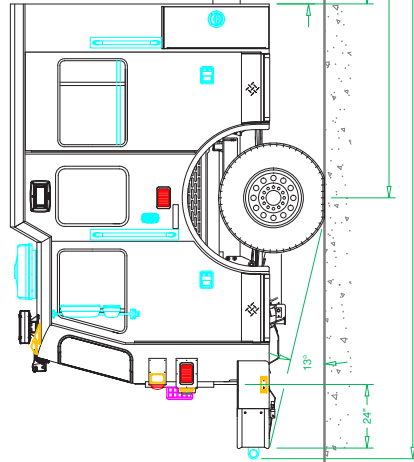

Karns Fire Department, Knoxville (TN) Heavy Rescue #1230

Chassis

Cab: Sutphen TSAL4E, 10" RR 4 Door
Engine: Cummins X12
Transmission: Allison 4000 EVS
Wheelbase: 237"

Body

Material: Aluminum
Body Length: 22'
Overall Height: 10'
Overall Length: 37' - 5"

Features

Command Light Knight 2, KL Series Light Tower
OnScene Access PRO White LED Compartment Lighting
Slide Master Slide-Out Trays
Vertical Slide-Out Tray Partitions
Under Stair Storage
Saw Storage Module
Airbag Storage Module
Hydraulic Generator System
120 VAC Outlets
Rope Anchor Mounts