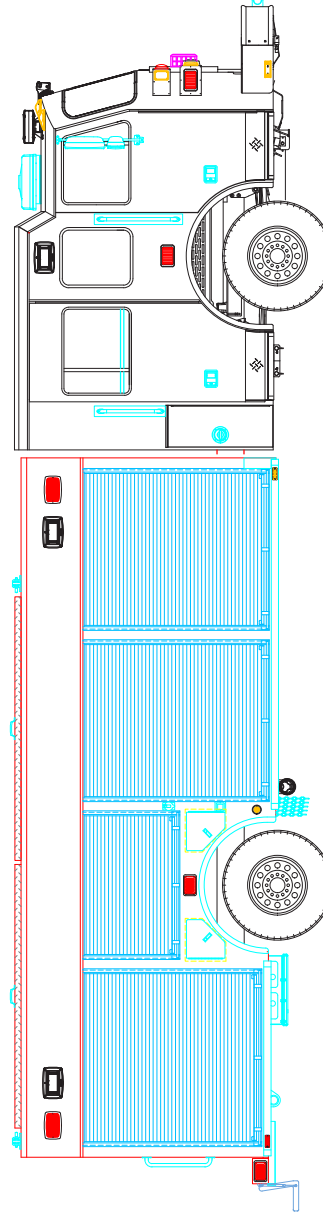

Karns Fire Department, Knoxville (TN) Heavy Rescue #1230

Chassis

Cab: Sutphen TSAL4E, 10" RR 4 Door
Engine: Cummins X12
Transmission: Allison 4000 EVS
Wheelbase: 237"

Body

Material: Aluminum
Body Length: 22'
Overall Height: 10'
Overall Length: 37' - 5"

Features

Command Light Knight 2, KL Series Light Tower
OnScene Access PRO White LED Compartment Lighting
Slide Master Slide-Out Trays
Vertical Slide-Out Tray Partitions
Under Stair Storage
Saw Storage Module
Airbag Storage Module
Hydraulic Generator System
120 VAC Outlets
Rope Anchor Mounts