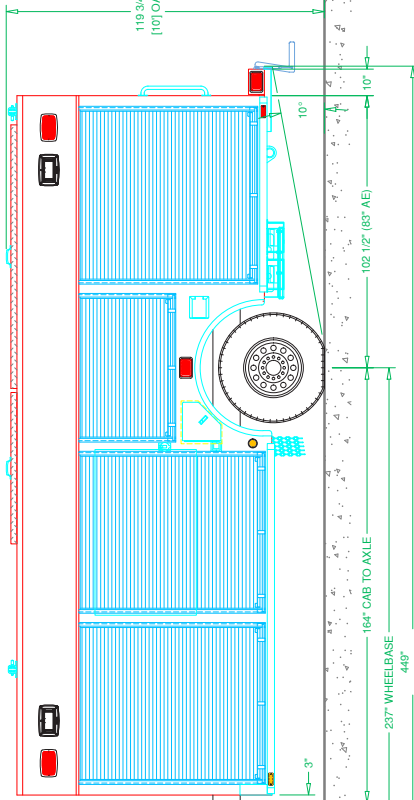

Karns Fire Department, Knoxville (TN) Heavy Rescue #1230

Chassis

Cab: Sutphen TSAL4E, 10" RR 4 Door
Engine: Cummins X12
Transmission: Allison 4000 EVS
Wheelbase: 237"

Body

Material: Aluminum
Body Length: 22'
Overall Height: 10'
Overall Length: 37' - 5"

Features

Command Light Knight 2, KL Series Light Tower
OnScene Access PRO White LED Compartment Lighting
Slide Master Slide-Out Trays
Vertical Slide-Out Tray Partitions
Under Stair Storage
Saw Storage Module
Airbag Storage Module
Hydraulic Generator System
120 VAC Outlets
Rope Anchor Mounts