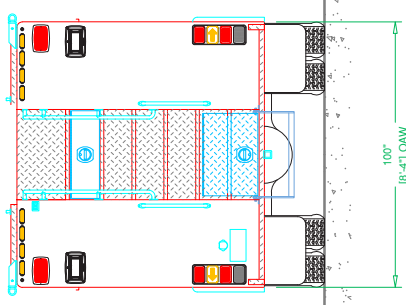

Karns Fire Department, Knoxville (TN) Heavy Rescue #1230

Chassis

Cab: Sutphen TSAL4E, 10" RR 4 Door
Engine: Cummins X12
Transmission: Allison 4000 EVS
Wheelbase: 237"

Body

Material: Aluminum
Body Length: 22'
Overall Height: 10'
Overall Length: 37' - 5"

Features

Command Light Knight 2, KL Series Light Tower
OnScene Access PRO White LED Compartment Lighting
Slide Master Slide-Out Trays
Vertical Slide-Out Tray Partitions
Under Stair Storage
Saw Storage Module
Airbag Storage Module
Hydraulic Generator System
120 VAC Outlets
Rope Anchor Mounts