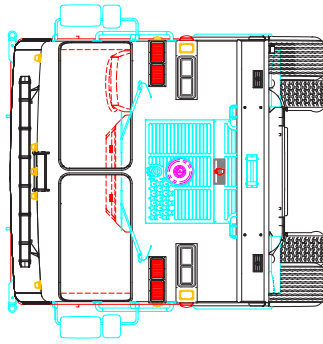

Karns Fire Department, Knoxville (TN) Heavy Rescue #1230

Chassis

Cab: Sutphen TSAL4E, 10" RR 4 Door
Engine: Cummins X12
Transmission: Allison 4000 EVS
Wheelbase: 237"

Body

Material: Aluminum
Body Length: 22'
Overall Height: 10'
Overall Length: 37' - 5"

Features

Command Light Knight 2, KL Series Light Tower
OnScene Access PRO White LED Compartment Lighting
Slide Master Slide-Out Trays
Vertical Slide-Out Tray Partitions
Under Stair Storage
Saw Storage Module
Airbag Storage Module
Hydraulic Generator System
120 VAC Outlets
Rope Anchor Mounts