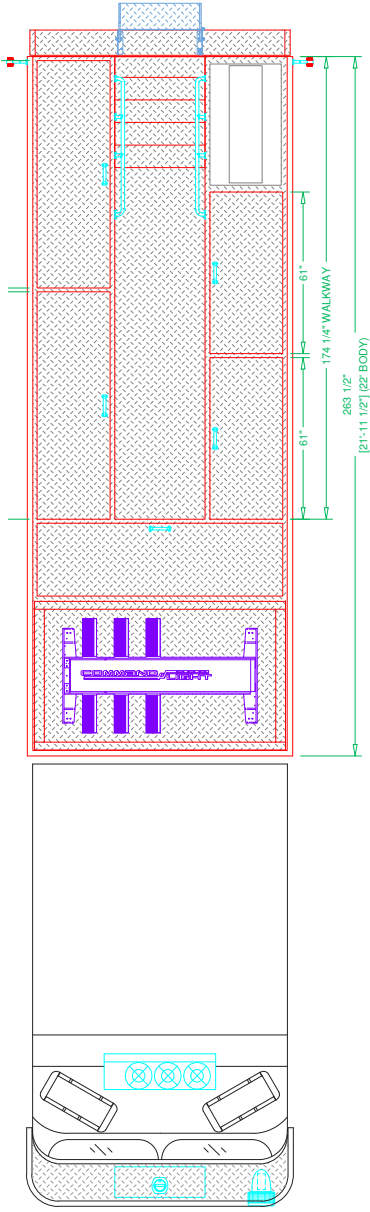

Burnaby Fire Department, BC Twin Heavy Rescues #1238-1239

Chassis

Cab: Spartan Gladiator ELFD 20" RR
Engine: Cummins X15
Transmission: Allison 4000 EVS
Wheelbase: 238"

Body

Material: Aluminum
Body Length: 22'
Overall Height: 11' - 5"
Overall Length: 36' - 10"

Features

OnScene Solutions Access PRO LED Lighting
OnScene Solutions 83 Series Transverse Cargo Slides
(2) Slideout Smooth Vertical Tool Boards
Command Light CL Series Light Tower
Command Light TFB V5 Traffic Arrow Board
Wabco SS318 Single Cylinder Pass-Through Compressor
18-Piece SCBA Storage Module
Warn model 16.5ti electric winch
Paratech Strut Mounting
Carefree Freedom Awning