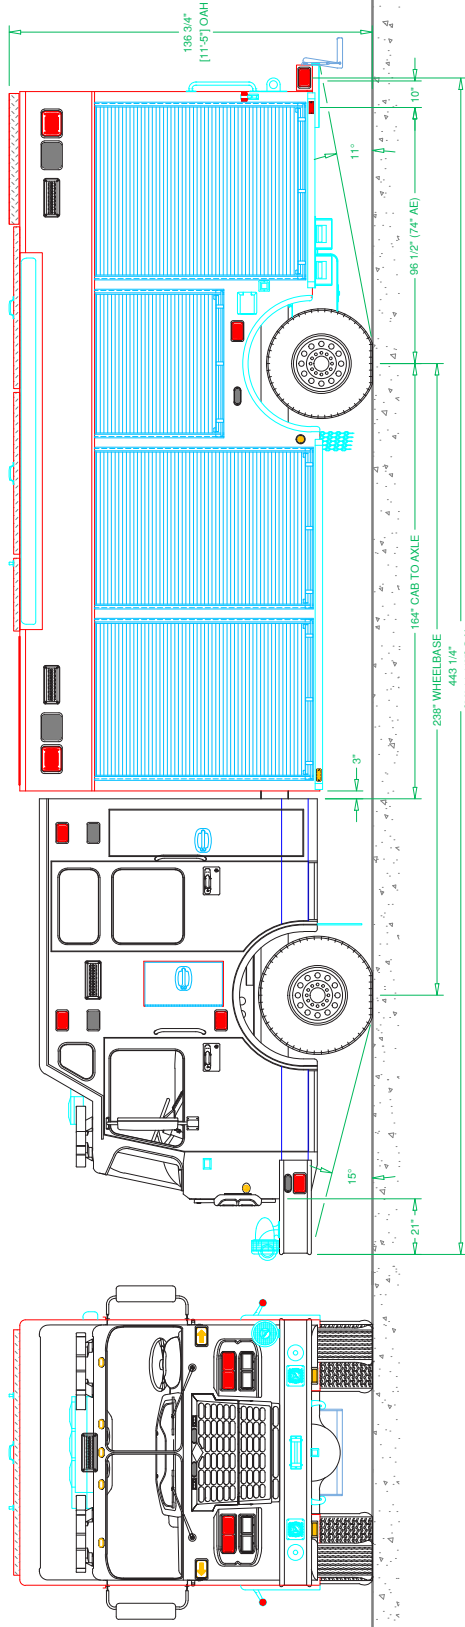

Burnaby Fire Department, BC Twin Heavy Rescues #1238-1239

Chassis

Cab: Spartan Gladiator ELFD 20" RR
Engine: Cummins X15
Transmission: Allison 4000 EVS
Wheelbase: 238"

Body

Material: Aluminum
Body Length: 22'
Overall Height: 11' - 5"
Overall Length: 36' - 10"

Features

OnScene Solutions Access PRO LED Lighting
OnScene Solutions 83 Series Transverse Cargo Slides
(2) Slideout Smooth Vertical Tool Boards
Command Light CL Series Light Tower
Command Light TFB V5 Traffic Arrow Board
Wabco SS318 Single Cylinder Pass-Through Compressor
18-Piece SCBA Storage Module
Warn model 16.5ti electric winch
Paratech Strut Mounting
Carefree Freedom Awning