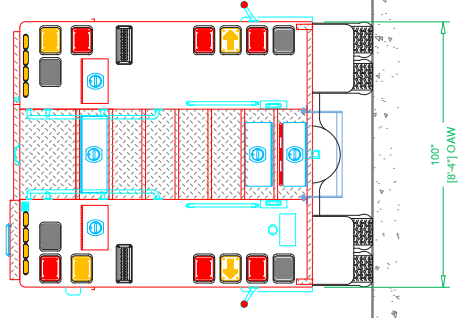

Burnaby Fire Department, BC Twin Heavy Rescues #1238-1239

Chassis

Cab: Spartan Gladiator ELFD 20" RR
Engine: Cummins X15
Transmission: Allison 4000 EVS
Wheelbase: 238"

Body

Material: Aluminum
Body Length: 22'
Overall Height: 11' - 5"
Overall Length: 36' - 10"

Features

OnScene Solutions Access PRO LED Lighting
OnScene Solutions 83 Series Transverse Cargo Slides
(2) Slideout Smooth Vertical Tool Boards
Command Light CL Series Light Tower
Command Light TFB V5 Traffic Arrow Board
Wabco SS318 Single Cylinder Pass-Through Compressor
18-Piece SCBA Storage Module
Warn model 16.5ti electric winch
Paratech Strut Mounting
Carefree Freedom Awning