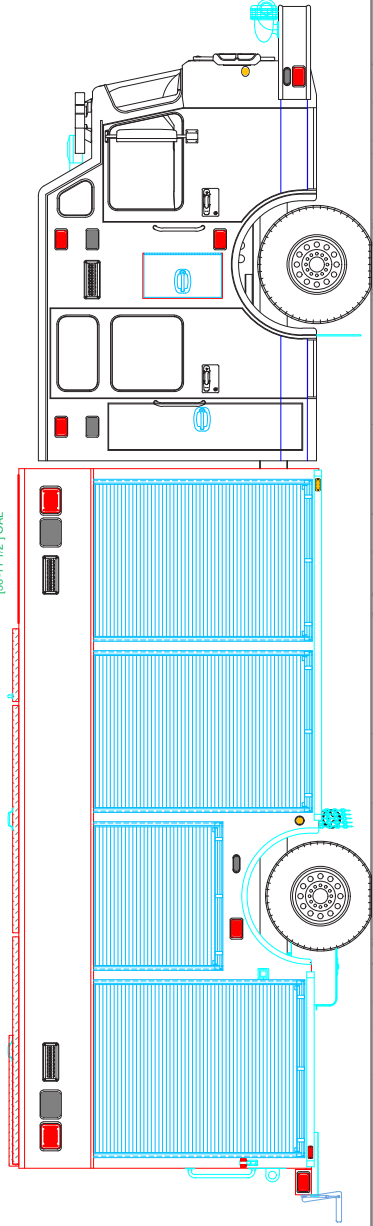

Burnaby Fire Department, BC Twin Heavy Rescues #1238-1239

Chassis

Cab: Spartan Gladiator ELFD 20" RR
Engine: Cummins X15
Transmission: Allison 4000 EVS
Wheelbase: 238"

Body

Material: Aluminum
Body Length: 22'
Overall Height: 11' - 5"
Overall Length: 36' - 10"

Features

OnScene Solutions Access PRO LED Lighting
OnScene Solutions 83 Series Transverse Cargo Slides
(2) Slideout Smooth Vertical Tool Boards
Command Light CL Series Light Tower
Command Light TFB V5 Traffic Arrow Board
Wabco SS318 Single Cylinder Pass-Through Compressor
18-Piece SCBA Storage Module
Warn model 16.5ti electric winch
Paratech Strut Mounting
Carefree Freedom Awning