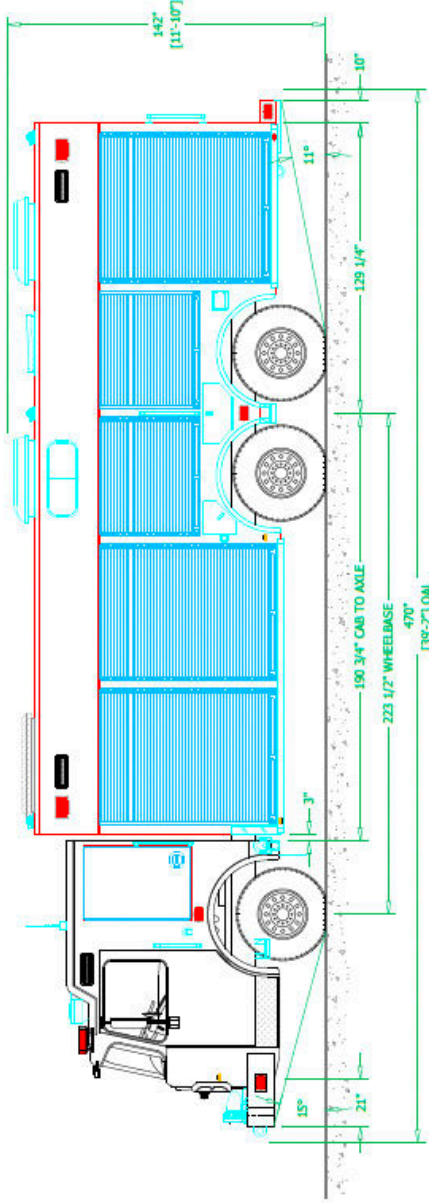

Waco Fire Department (TX) Heavy Rescue #1310

Chassis

Cab: Spartan Metro Star
Engine: Cummins X12 525HP
Transmission: Allison 4000 EVS
Wheelbase: 223.50"

Body

Material: Aluminum
Body Length: 26'
Overall Height: 11'-10"
Overall Length: 39' - 2"

Features

Body Walk-In Area
10,000-Watt Harrison HydraGen 10.0MPC-16D Generator
Warn M15000 Electric Front Winch
Warn Zeon 8-S Multi Mount 8000 lb, Portable Winch
Akron EJBX Series Electrical Power Box
Hannay Electric Cable Reels
(7) SCBA Cylinder Storage Compartments
OnScene Solutions Access LED Compartment Lighting
OnScene Solutions Heavy-Duty Aluminum Cargo Slides