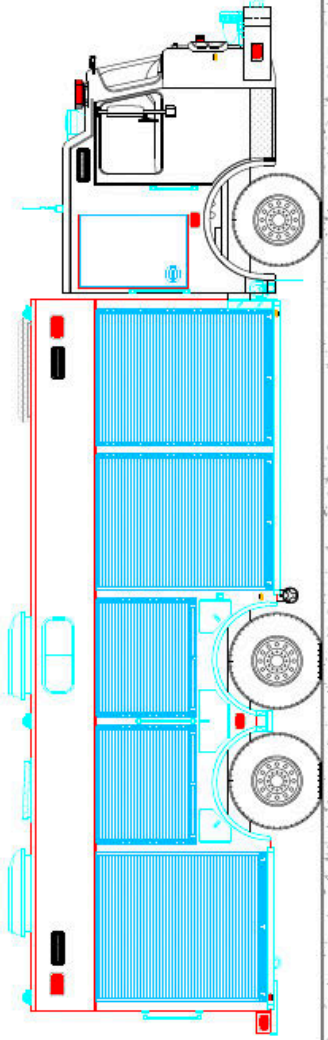

Waco Fire Department (TX) Heavy Rescue #1310

Chassis

Cab: Spartan Metro Star
Engine: Cummins X12 525HP
Transmission: Allison 4000 EVS
Wheelbase: 223.50"

Body

Material: Aluminum
Body Length: 26'
Overall Height: 11'-10"
Overall Length: 39' - 2"

Features

Body Walk-In Area
10,000-Watt Harrison HydraGen 10.0MPC-16D Generator
Warn M15000 Electric Front Winch
Warn Zeon 8-S Multi Mount 8000 lb, Portable Winch
Akron EJBX Series Electrical Power Box
Hannay Electric Cable Reels
(7) SCBA Cylinder Storage Compartments
OnScene Solutions Access LED Compartment Lighting
OnScene Solutions Heavy-Duty Aluminum Cargo Slides