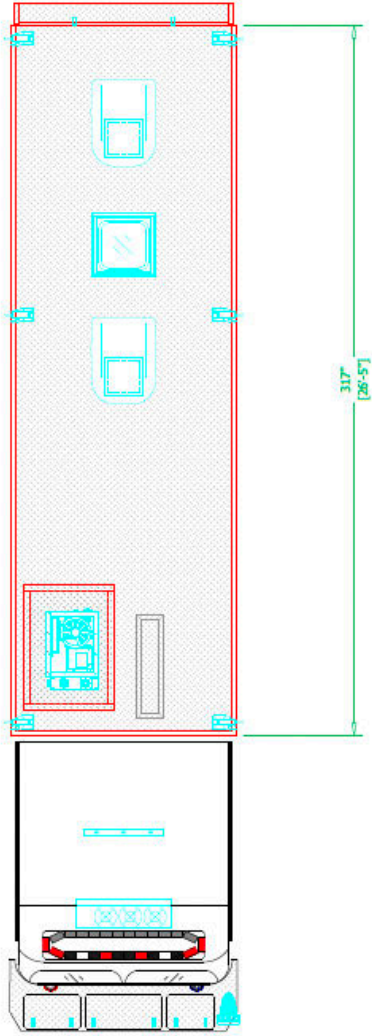

Waco Fire Department (TX) Heavy Rescue #1310

Chassis

Cab: Spartan Metro Star
Engine: Cummins X12 525HP
Transmission: Allison 4000 EVS
Wheelbase: 223.50"

Body

Material: Aluminum
Body Length: 26'
Overall Height: 11'-10"
Overall Length: 39' - 2"

Features

Body Walk-In Area
10,000-Watt Harrison HydraGen 10.0MPC-16D Generator
Warn M15000 Electric Front Winch
Warn Zeon 8-S Multi Mount 8000 lb, Portable Winch
Akron EJBX Series Electrical Power Box
Hannay Electric Cable Reels
(7) SCBA Cylinder Storage Compartments
OnScene Solutions Access LED Compartment Lighting
OnScene Solutions Heavy-Duty Aluminum Cargo Slides