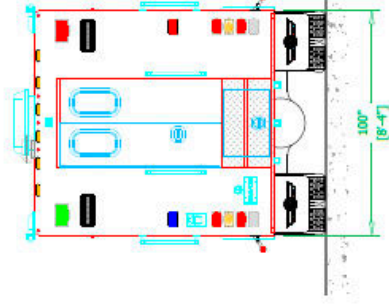

Waco Fire Department (TX) Heavy Rescue #1310

Chassis

Cab: Spartan Metro Star
Engine: Cummins X12 525HP
Transmission: Allison 4000 EVS
Wheelbase: 223.50"

Body

Material: Aluminum
Body Length: 26'
Overall Height: 11'-10"
Overall Length: 39' - 2"

Features

Body Walk-In Area
10,000-Watt Harrison HydraGen 10.0MPC-16D Generator
Warn M15000 Electric Front Winch
Warn Zeon 8-S Multi Mount 8000 lb, Portable Winch
Akron EJBX Series Electrical Power Box
Hannay Electric Cable Reels
(7) SCBA Cylinder Storage Compartments
OnScene Solutions Access LED Compartment Lighting
OnScene Solutions Heavy-Duty Aluminum Cargo Slides