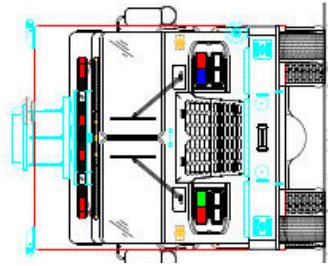

Waco Fire Department (TX) Heavy Rescue #1310

Chassis

Cab: Spartan Metro Star
Engine: Cummins X12 525HP
Transmission: Allison 4000 EVS
Wheelbase: 223.50"

Body

Material: Aluminum
Body Length: 26'
Overall Height: 11'-10"
Overall Length: 39' - 2"

Features

Body Walk-In Area
10,000-Watt Harrison HydraGen 10.0MPC-16D Generator
Warn M15000 Electric Front Winch
Warn Zeon 8-S Multi Mount 8000 lb, Portable Winch
Akron EJBX Series Electrical Power Box
Hannay Electric Cable Reels
(7) SCBA Cylinder Storage Compartments
OnScene Solutions Access LED Compartment Lighting
OnScene Solutions Heavy-Duty Aluminum Cargo Slides